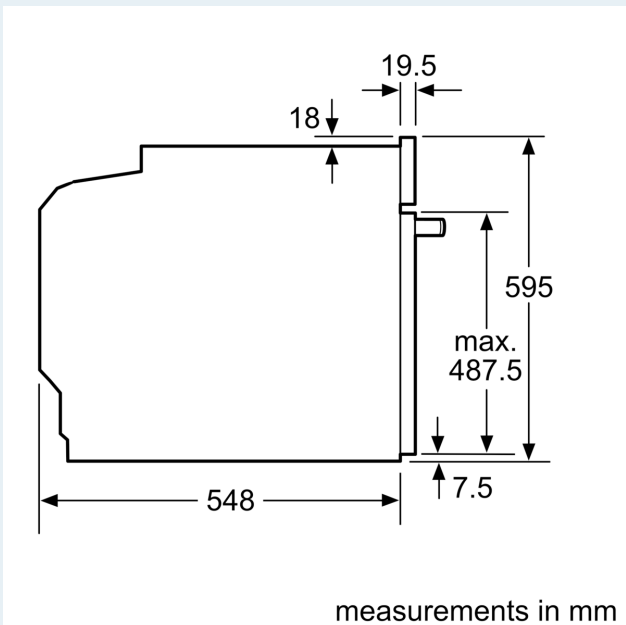

iQ700, Built-in oven with microwave function, 60 x 60 cm, Black HM778GMB1B

If the appliance will be installed underneath a hob, the following worktop thicknesses (including substructure if necessary) must be taken into account.

Hob type	min. worktop thickness	
	fitted	flush
Induction hob	37 mm	38 mm
Full surface Induction hob	47 mm	48 mm
Gas hob	30 mm	38 mm
Electric hob	27 mm	30 mm