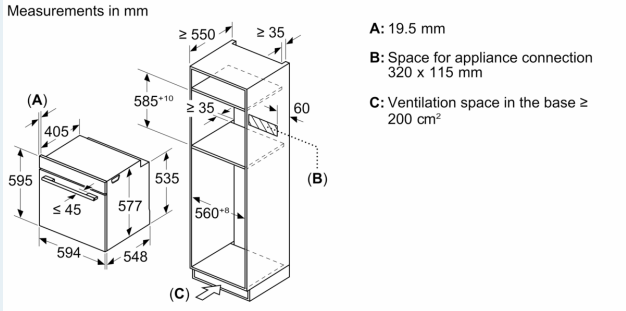

iQ700, Built-in oven with microwave function, 60 x 60 cm, Black HM778GMB1B

If the appliance will be installed underneath a hob, the following worktop thicknesses (including substructure if necessary) must be taken into account.

Hob type	min. worktop thickness	
	fitted	flush
Induction hob	37 mm	38 mm
Full surface Induction hob	47 mm	48 mm
Gas hob	30 mm	38 mm
Electric hob	27 mm	30 mm