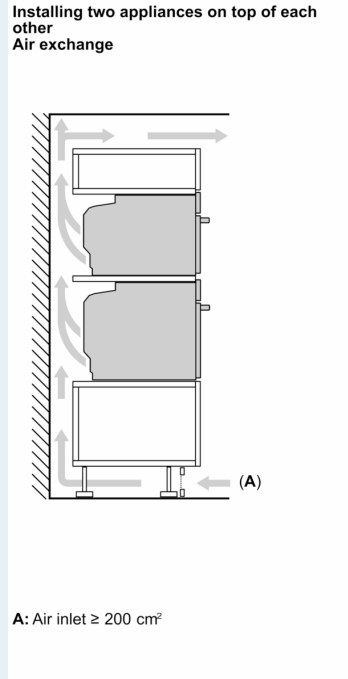

Accessories

- 2 x combination grid, 1 x universal pan

Features

- Maximum door temperature 30 °C
- Electronic door lock
- Control panel lock Automatic safety switch off Residual heat indicator Start button Door contact switch

Technical information

- 120 cm Cable length
- Nominal voltage: 220 - 240 V
- Total connected load electric: 3.6 KW

Performance/technical information

- Appliance dimension (hxwx): 595 mm x 594 mm x 548 mm
- Niche dimension (hxwx): 585 mm - 595 mm x 560 mm - 568 mm x 550 mm
- Please refer to the dimensions provided in the installation manual

iQ700, Built-in oven with microwave function, 60 x 60 cm, Black HM778GMB1B

If the appliance will be installed underneath a hob, the following worktop thicknesses (including substructure if necessary) must be taken into account.

Hob type	min. worktop thickness	
	fitted	flush
Induction hob	37 mm	38 mm
Full surface Induction hob	47 mm	48 mm
Gas hob	30 mm	38 mm
Electric hob	27 mm	30 mm