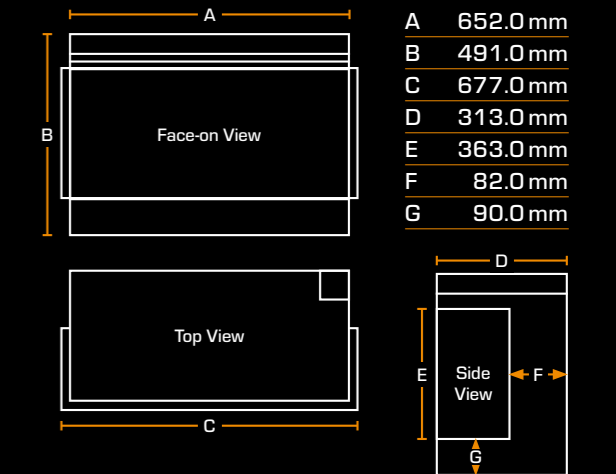

INSTALLATION

One-Sided	
Two-Sided	
Three-Sided	

Scan to learn more

NEW FOREST 2400

DIMENSIONS & OPTIONS

Width	2375 mm
Height	565 mm
Depth	311 mm

Upgrade to Deluxe Real Logs

See page 46 for all dimensions

Deluxe Real Logs come standard

See page 47 for all dimensions

Scan to learn more

#mybritishfire

@britishfires

ASHURST

DIMENSIONS & OPTIONS

Width	420 mm
Height	951 mm
Depth	420 mm

NEW FOREST 1900

NEW FOREST 1200

KNIGHTWOOD

NEW FOREST 2400

ASHLETT INSERT

PRODUCT DIMENSIONS

ASHURST

A	420.0 mm
B	951.0 mm

BRAMSHAW

A	845.0 mm
B	788.0 mm
C	1013.0 mm
D	312.0 mm
E	225.0 mm
F	310.0 mm

HINTON

A	595.0 mm
B	628.0 mm
C	613.0 mm
D	314.0 mm
E	371.5 mm

STOVE PIPE

A	253.0 mm
B	695.0 mm
C	153.0 mm
D	554.0 mm
E	200.0 mm
F	186.6 mm