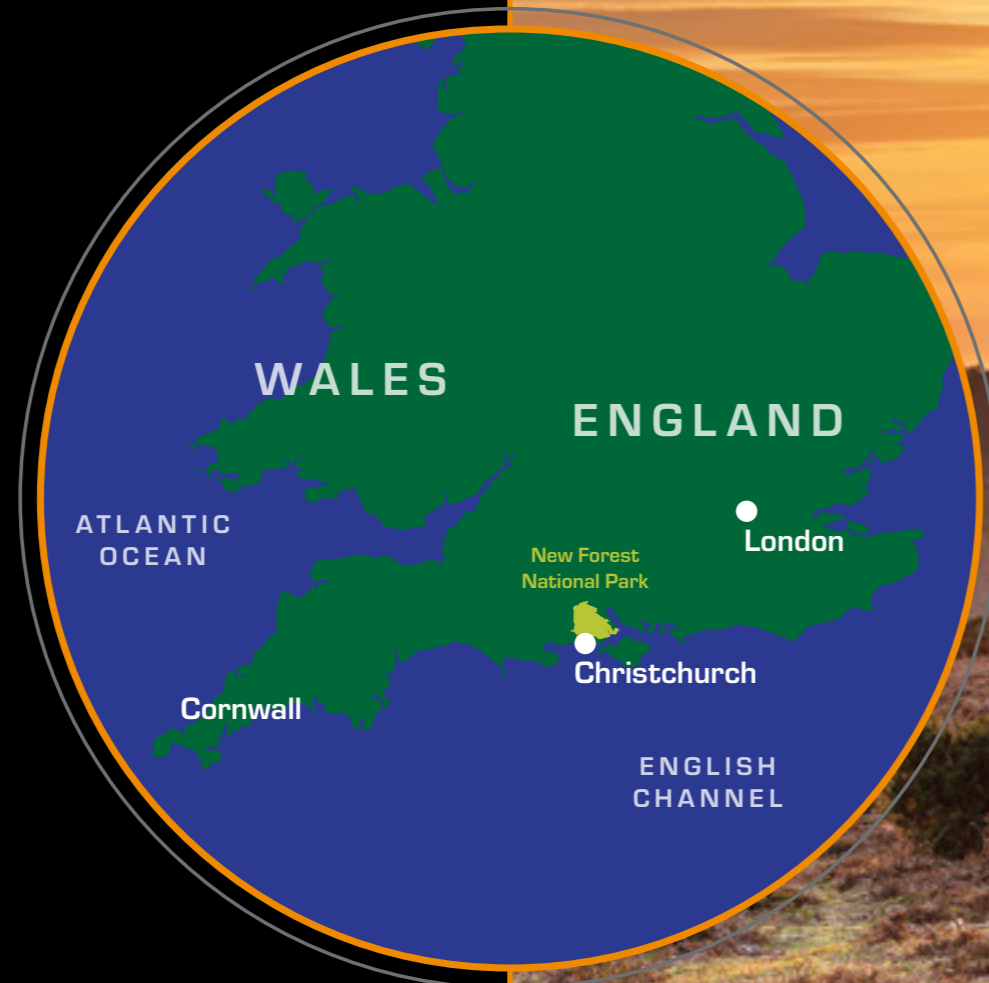

WELCOME TO

At British Fires the design and development team has one mindset, uncompromising quality, which drives us to deliver top-end products. Our aim is to help you create a peaceful and relaxing environment. Ever since the inception of the New Forest 1200 Electric Fire we have continued to develop and attain a reputation for excellent products and customer support. Our award winning LED flame-effect and patented Air Curtain Technology continue to impress clientele from California to Qatar.

We think you will enjoy exploring our collection of products in this brochure. It offers inspiring installations from the illustrious media wall insets and charming wall hung suites to sleek stoves – there is something for everyone.

Located on England's beautiful south coast is the New Forest National Park – the inspiration of our electric fireplaces.

The New Forest covers 219 mi² and is home to many parks, farms, golf courses, and outdoor activities. Today, the New Forest is populated mostly by birch, beech, conifers and oak trees. There are also vast areas of heathland due to cultivation from the Bronze Age and prior which gives the National Park its unique terrain and geography.

This diverse makeup of the New Forest gave us the inspiration to design the Forest View fuel bed setting that comes standard with every fireplace.