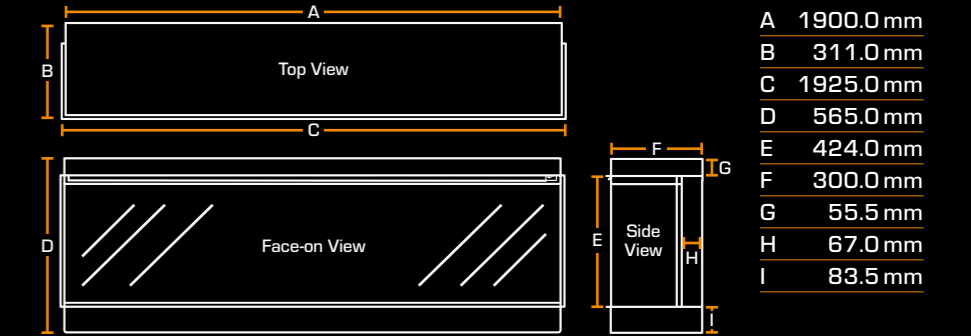

@britishfires

BRAMSHAW

DIMENSIONS & OPTIONS

Width	400 mm
Height	788 mm; 1013 mm w/base stand
Depth	312 mm
Loose Log or Moulded Log fuel bed	
See page 47 for all dimensions	

STOVE PIPE DIMENSIONS

Width	Pipe: 153 mm Wall bracket: 200 mm
Height	695 mm
Depth	253 mm

Scan to learn more

OPTIONAL: STOVE PIPE

#mybritishfire

@britishfires

PRODUCT DIMENSIONS

NEW FOREST 650SQ

NEW FOREST 870

NEW FOREST 1600

NEW FOREST 1900

NEW FOREST 1200

KNIGHTWOOD

NEW FOREST 2400

ASHLETT INSERT

PRODUCT DIMENSIONS

ASHURST

A	420.0 mm
B	951.0 mm

BRAMSHAW

A	845.0 mm
B	788.0 mm
C	1013.0 mm
D	312.0 mm
E	225.0 mm
F	310.0 mm

HINTON

A	595.0 mm
B	628.0 mm
C	613.0 mm
D	314.0 mm
E	371.5 mm

STOVE PIPE

A	253.0 mm
B	695.0 mm
C	153.0 mm
D	554.0 mm
E	200.0 mm
F	186.6 mm