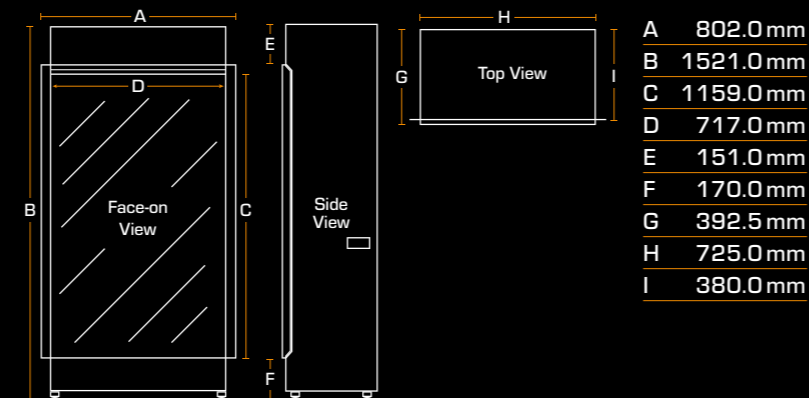

@britishfires

BRAMSHAW

DIMENSIONS & OPTIONS

Width	400 mm
Height	788 mm; 1013 mm w/base stand
Depth	312 mm
Loose Log or Moulded Log fuel bed	
See page 47 for all dimensions	

STOVE PIPE DIMENSIONS

Width	Pipe: 153 mm Wall bracket: 200 mm
Height	695 mm
Depth	253 mm

Scan to learn more

OPTIONAL: STOVE PIPE

#mybritishfire

@britishfires

PRODUCT DIMENSIONS

NEW FOREST 650SQ

NEW FOREST 870

NEW FOREST 1600

NEW FOREST 1900

NEW FOREST 1200

KNIGHTWOOD

NEW FOREST 2400

ASHLETT INSERT

PRODUCT DIMENSIONS

ASHURST

A	420.0 mm
B	951.0 mm

BRAMSHAW

A	845.0 mm
B	788.0 mm
C	1013.0 mm
D	312.0 mm
E	225.0 mm
F	310.0 mm

HINTON

A	595.0 mm
B	628.0 mm
C	613.0 mm
D	314.0 mm
E	371.5 mm

STOVE PIPE

A	253.0 mm
B	695.0 mm
C	153.0 mm
D	554.0 mm
E	200.0 mm
F	186.6 mm