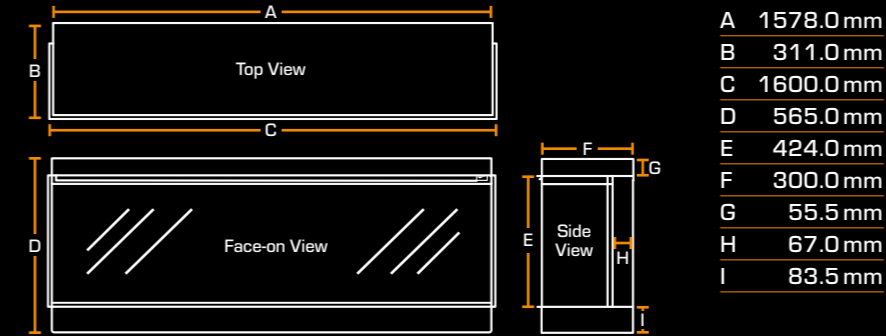

@britishfires

BRAMSHAW

DIMENSIONS & OPTIONS

Width	400 mm
Height	788 mm; 1013 mm w/base stand
Depth	312 mm
Loose Log or Moulded Log fuel bed	
See page 47 for all dimensions	

STOVE PIPE DIMENSIONS

Width	Pipe: 153 mm Wall bracket: 200 mm
Height	695 mm
Depth	253 mm

Scan to learn more

OPTIONAL: STOVE PIPE

#mybritishfire

@britishfires

PRODUCT DIMENSIONS

NEW FOREST 650SQ

NEW FOREST 870

NEW FOREST 1600

NEW FOREST 1900

NEW FOREST 1200

KNIGHTWOOD

NEW FOREST 2400

ASHLETT INSERT

PRODUCT DIMENSIONS

ASHURST

A	420.0 mm
B	951.0 mm

BRAMSHAW

A	845.0 mm
B	788.0 mm
C	1013.0 mm
D	312.0 mm
E	225.0 mm
F	310.0 mm

HINTON

A	595.0 mm
B	628.0 mm
C	613.0 mm
D	314.0 mm
E	371.5 mm

STOVE PIPE

A	253.0 mm
B	695.0 mm
C	153.0 mm
D	554.0 mm
E	200.0 mm
F	186.6 mm