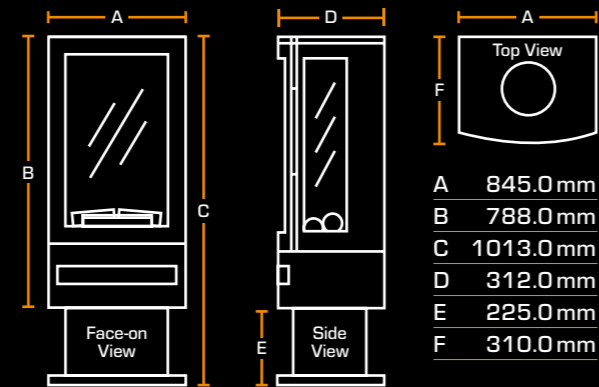

INSTALLATION

One-Sided	
Two-Sided	
Three-Sided	

Scan to learn more

NEW FOREST 2400

DIMENSIONS & OPTIONS

Width	2375 mm
Height	565 mm
Depth	311 mm

Upgrade to Deluxe Real Logs

See page 46 for all dimensions

@britishfires

BRAMSHAW

DIMENSIONS & OPTIONS

Width	400 mm
Height	788 mm; 1013 mm w/base stand
Depth	312 mm
Loose Log or Moulded Log fuel bed	
See page 47 for all dimensions	

STOVE PIPE DIMENSIONS

Width	Pipe: 153 mm Wall bracket: 200 mm
Height	695 mm
Depth	253 mm

NEW FOREST 1900

NEW FOREST 1200

KNIGHTWOOD

NEW FOREST 2400

ASHLETT INSERT

PRODUCT DIMENSIONS

ASHURST

A	420.0 mm
B	951.0 mm

BRAMSHAW

A	845.0 mm
B	788.0 mm
C	1013.0 mm
D	312.0 mm
E	225.0 mm
F	310.0 mm

HINTON

A	595.0 mm
B	628.0 mm
C	613.0 mm
D	314.0 mm
E	371.5 mm

STOVE PIPE

A	253.0 mm
B	695.0 mm
C	153.0 mm
D	554.0 mm
E	200.0 mm
F	186.6 mm