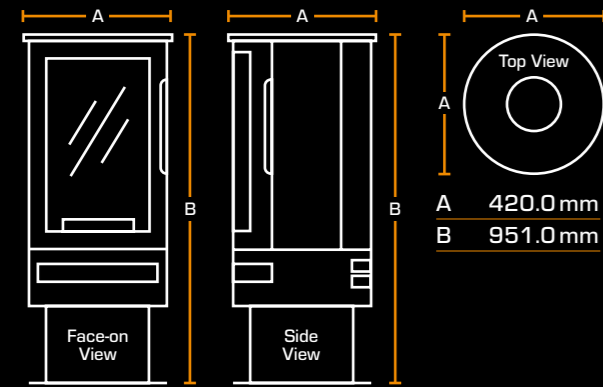

@britishfires

BRAMSHAW

DIMENSIONS & OPTIONS

Width	400 mm
Height	788 mm; 1013 mm w/base stand
Depth	312 mm
Loose Log or Moulded Log fuel bed	
See page 47 for all dimensions	

STOVE PIPE DIMENSIONS

Width	Pipe: 153 mm Wall bracket: 200 mm
Height	695 mm
Depth	253 mm

NEW FOREST 1900

NEW FOREST 1200

KNIGHTWOOD

NEW FOREST 2400

ASHLETT INSERT

PRODUCT DIMENSIONS

ASHURST

A	420.0 mm
B	951.0 mm

BRAMSHAW

A	845.0 mm
B	788.0 mm
C	1013.0 mm
D	312.0 mm
E	225.0 mm
F	310.0 mm

HINTON

A	595.0 mm
B	628.0 mm
C	613.0 mm
D	314.0 mm
E	371.5 mm

STOVE PIPE

A	253.0 mm
B	695.0 mm
C	153.0 mm
D	554.0 mm
E	200.0 mm
F	186.6 mm