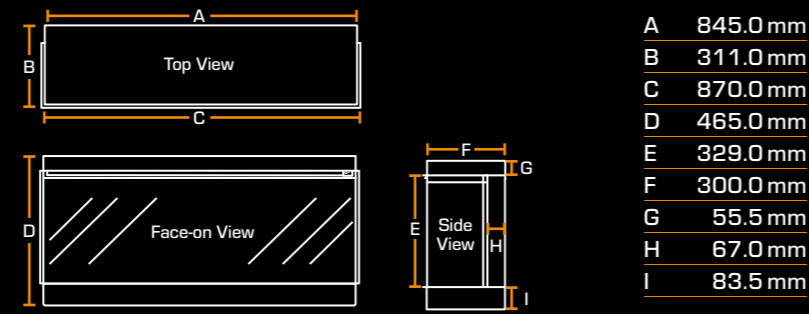

@britishfires

BRAMSHAW

DIMENSIONS & OPTIONS

Width	400 mm
Height	788 mm; 1013 mm w/base stand
Depth	312 mm
Loose Log or Moulded Log fuel bed	
See page 47 for all dimensions	

STOVE PIPE DIMENSIONS

Width	Pipe: 153 mm Wall bracket: 200 mm
Height	695 mm
Depth	253 mm

Scan to learn more

OPTIONAL: STOVE PIPE

#mybritishfire

@britishfires

PRODUCT DIMENSIONS

NEW FOREST 650SQ

NEW FOREST 870

NEW FOREST 1600

NEW FOREST 1900

NEW FOREST 1200

KNIGHTWOOD

NEW FOREST 2400

ASHLETT INSERT

PRODUCT DIMENSIONS

ASHURST

A	420.0 mm
B	951.0 mm

BRAMSHAW

A	845.0 mm
B	788.0 mm
C	1013.0 mm
D	312.0 mm
E	225.0 mm
F	310.0 mm

HINTON

A	595.0 mm
B	628.0 mm
C	613.0 mm
D	314.0 mm
E	371.5 mm

STOVE PIPE

A	253.0 mm
B	695.0 mm
C	153.0 mm
D	554.0 mm
E	200.0 mm
F	186.6 mm