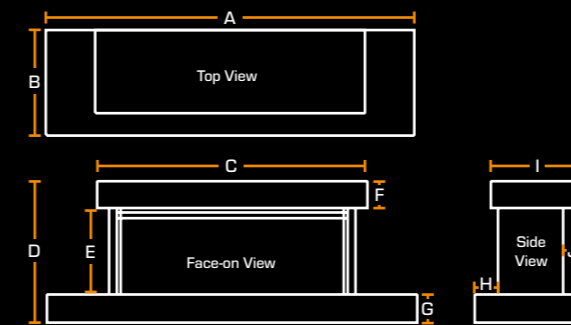

BROCKENHURST SUITE

Brockenhurst Suite 870

A	1400.0 mm	B	404.0 mm	C	1020.0 mm	D	536.0 mm	E	331.0 mm
F	100.0 mm	G	105.0 mm	H	87.0 mm	I	317.5 mm	J	72.5 mm

Brockenhurst Suite 1200

A	1730.0 mm	B	404.0 mm	C	1350.0 mm	D	630.5 mm	E	425.5 mm
F	100.0 mm	G	105.0 mm	H	87.0 mm	I	317.5 mm	J	72.5 mm

Brockenhurst Suite 1600

A	2130.0 mm	B	404.0 mm	C	1750.0 mm	D	630.5 mm	E	425.5 mm
F	100.0 mm	G	105.0 mm	H	87.0 mm	I	317.5 mm	J	72.5 mm