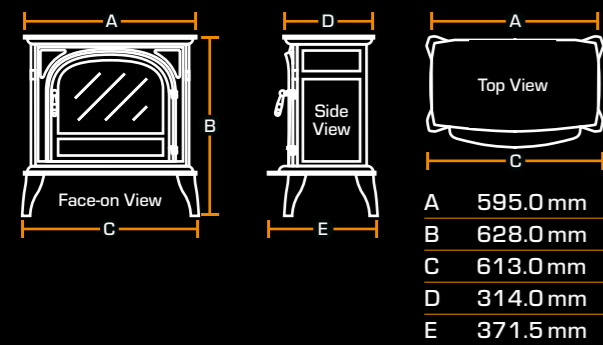

Deluxe Real Logs come standard

See page 47 for all dimensions

Scan to learn more

#mybritishfire

@britishfires

ASHURST

DIMENSIONS & OPTIONS

Width	420 mm
Height	951 mm
Depth	420 mm

@britishfires

BRAMSHAW

DIMENSIONS & OPTIONS

Width	400 mm
Height	788 mm; 1013 mm w/base stand
Depth	312 mm
Loose Log or Moulded Log fuel bed	
See page 47 for all dimensions	

STOVE PIPE DIMENSIONS

Width	Pipe: 153 mm Wall bracket: 200 mm
Height	695 mm
Depth	253 mm

NEW FOREST 1900

NEW FOREST 1200

KNIGHTWOOD

NEW FOREST 2400

ASHLETT INSERT

PRODUCT DIMENSIONS

ASHURST

A	420.0 mm
B	951.0 mm

BRAMSHAW

A	845.0 mm
B	788.0 mm
C	1013.0 mm
D	312.0 mm
E	225.0 mm
F	310.0 mm

HINTON

A	595.0 mm
B	628.0 mm
C	613.0 mm
D	314.0 mm
E	371.5 mm

STOVE PIPE

A	253.0 mm
B	695.0 mm
C	153.0 mm
D	554.0 mm
E	200.0 mm
F	186.6 mm