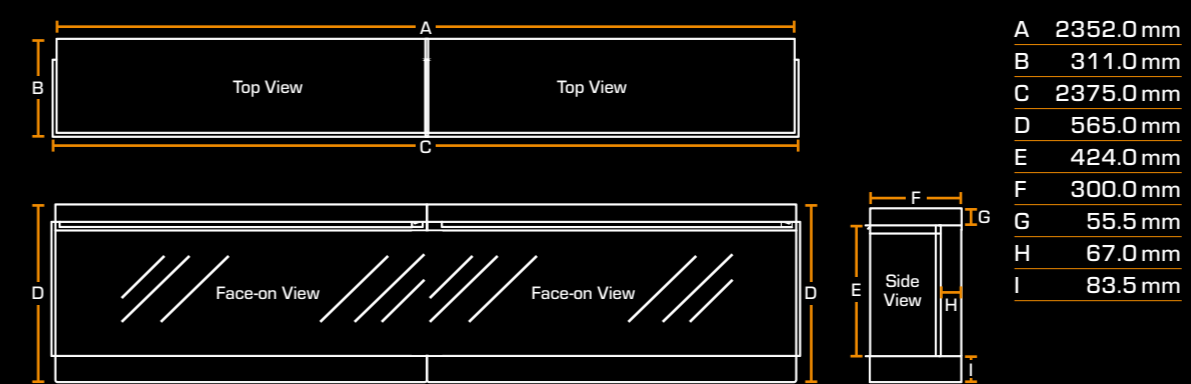

NEW FOREST 1900

NEW FOREST 1200

KNIGHTWOOD

NEW FOREST 2400

ASHLETT INSERT

PRODUCT DIMENSIONS

ASHURST

A	420.0 mm
B	951.0 mm

BRAMSHAW

A	845.0 mm
B	788.0 mm
C	1013.0 mm
D	312.0 mm
E	225.0 mm
F	310.0 mm

HINTON

A	595.0 mm
B	628.0 mm
C	613.0 mm
D	314.0 mm
E	371.5 mm

STOVE PIPE

A	253.0 mm
B	695.0 mm
C	153.0 mm
D	554.0 mm
E	200.0 mm
F	186.6 mm