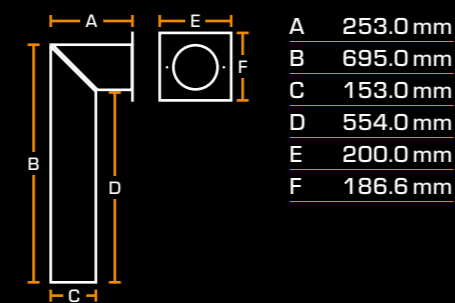

NEW FOREST 1900

NEW FOREST 1200

KNIGHTWOOD

NEW FOREST 2400

ASHLETT INSERT

PRODUCT DIMENSIONS

ASHURST

A	420.0 mm
B	951.0 mm

BRAMSHAW

A	845.0 mm
B	788.0 mm
C	1013.0 mm
D	312.0 mm
E	225.0 mm
F	310.0 mm

HINTON

A	595.0 mm
B	628.0 mm
C	613.0 mm
D	314.0 mm
E	371.5 mm

STOVE PIPE

A	253.0 mm
B	695.0 mm
C	153.0 mm
D	554.0 mm
E	200.0 mm
F	186.6 mm