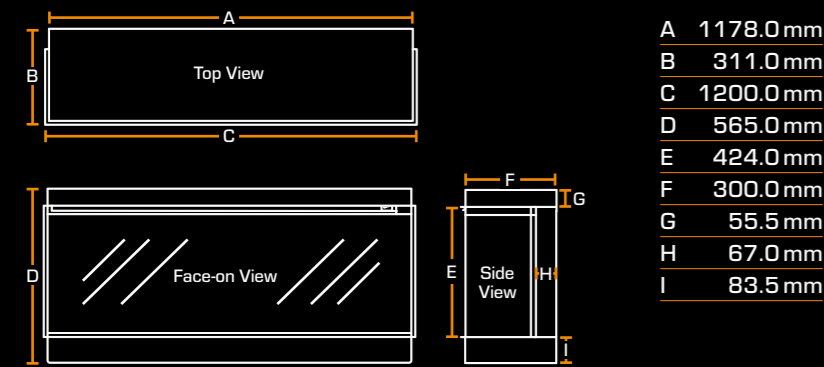

@britishfires

BRAMSHAW

DIMENSIONS & OPTIONS

Width	400 mm
Height	788 mm; 1013 mm w/base stand
Depth	312 mm
Loose Log or Moulded Log fuel bed	
See page 47 for all dimensions	

STOVE PIPE DIMENSIONS

Width	Pipe: 153 mm Wall bracket: 200 mm
Height	695 mm
Depth	253 mm

Scan to learn more

OPTIONAL: STOVE PIPE

#mybritishfire

@britishfires

PRODUCT DIMENSIONS

NEW FOREST 650SQ

NEW FOREST 870

NEW FOREST 1600

NEW FOREST 1900

NEW FOREST 1200

KNIGHTWOOD

NEW FOREST 2400

ASHLETT INSERT

PRODUCT DIMENSIONS

ASHURST

A	420.0 mm
B	951.0 mm

BRAMSHAW

A	845.0 mm
B	788.0 mm
C	1013.0 mm
D	312.0 mm
E	225.0 mm
F	310.0 mm

HINTON

A	595.0 mm
B	628.0 mm
C	613.0 mm
D	314.0 mm
E	371.5 mm

STOVE PIPE

A	253.0 mm
B	695.0 mm
C	153.0 mm
D	554.0 mm
E	200.0 mm
F	186.6 mm