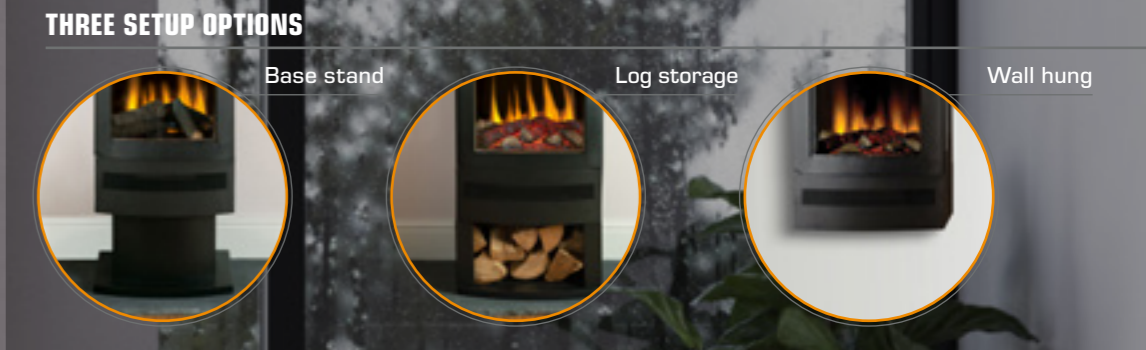

BRAMSHAW

DIMENSIONS & OPTIONS

Width	400 mm
Height	788 mm; 1013 mm w/base stand
Depth	312 mm
Loose Log or Moulded Log fuel bed	
See page 47 for all dimensions	

STOVE PIPE DIMENSIONS

Width	Pipe: 153 mm Wall bracket: 200 mm
Height	695 mm
Depth	253 mm

Scan to learn more

OPTIONAL: STOVE PIPE

#mybritishfire

@britishfires