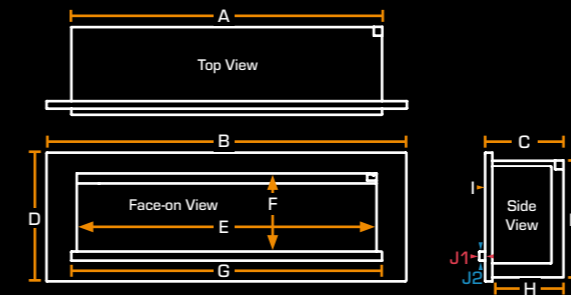

HOLBURY SUITE

Holbury Suite 870

A	845.0 mm	B	1050.0 mm	C	322.5 mm	D	509.0 mm	E	797.0 mm	F	309.0 mm
G	845.0 mm	H	292.5 mm	I	30.0 mm	J1	24.0 mm	J2	35.0 mm	K	465.0 mm

Holbury Suite 1200

A	1178.0 mm	B	1440.0 mm	C	322.5 mm	D	628.0 mm	E	1127.0 mm	F	403.0 mm
G	1175.0 mm	H	292.5 mm	I	30.0 mm	J1	24.0 mm	J2	35.0 mm	K	565.0 mm

Holbury Suite 1600

A	1578.0 mm	B	1840.0 mm	C	322.5 mm	D	628.0 mm	E	1527.0 mm	F	403.0 mm
G	1575.0 mm	H	292.5 mm	I	30.0 mm	J1	24.0 mm	J2	35.0 mm	K	565.0 mm