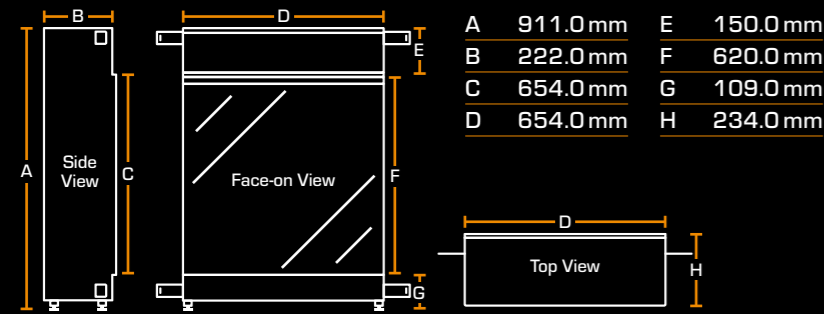

@britishfires

BRAMSHAW

DIMENSIONS & OPTIONS

Width	400 mm
Height	788 mm; 1013 mm w/base stand
Depth	312 mm
Loose Log or Moulded Log fuel bed	
See page 47 for all dimensions	

STOVE PIPE DIMENSIONS

Width	Pipe: 153 mm Wall bracket: 200 mm
Height	695 mm
Depth	253 mm

Scan to learn more

OPTIONAL: STOVE PIPE

#mybritishfire

@britishfires

PRODUCT DIMENSIONS

NEW FOREST 650SQ

NEW FOREST 870

NEW FOREST 1600

NEW FOREST 1900

NEW FOREST 1200

KNIGHTWOOD

NEW FOREST 2400

ASHLETT INSERT

PRODUCT DIMENSIONS

ASHURST

A	420.0 mm
B	951.0 mm

BRAMSHAW

A	845.0 mm
B	788.0 mm
C	1013.0 mm
D	312.0 mm
E	225.0 mm
F	310.0 mm

HINTON

A	595.0 mm
B	628.0 mm
C	613.0 mm
D	314.0 mm
E	371.5 mm

STOVE PIPE

A	253.0 mm
B	695.0 mm
C	153.0 mm
D	554.0 mm
E	200.0 mm
F	186.6 mm