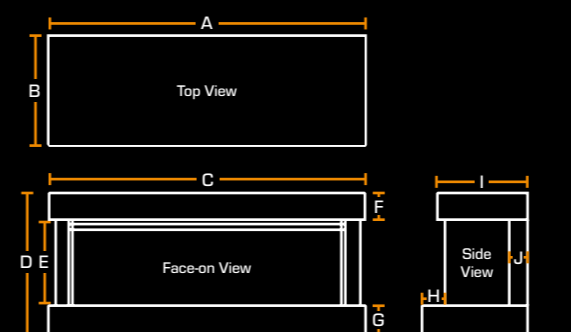

WINCHESTER SUITE

Winchester Suite 870

A	1200.0 mm	B	404.0 mm	C	1200.0 mm	D	611.0 mm	E	331.0 mm
F	140.0 mm	G	140.0 mm	H	87.0 mm	I	317.5 mm	J	72.5 mm

Winchester Suite 1200

A	1530.0 mm	B	404.0 mm	C	1530.0 mm	D	705.0 mm	E	425.0 mm
F	140.0 mm	G	140.0 mm	H	86.5 mm	I	317.5 mm	J	72.5 mm

Winchester Suite 1600

A	1930.0 mm	B	404.0 mm	C	1930.0 mm	D	705.0 mm	E	331.0 mm
F	140.0 mm	G	140.0 mm	H	87.0 mm	I	317.5 mm	J	72.5 mm