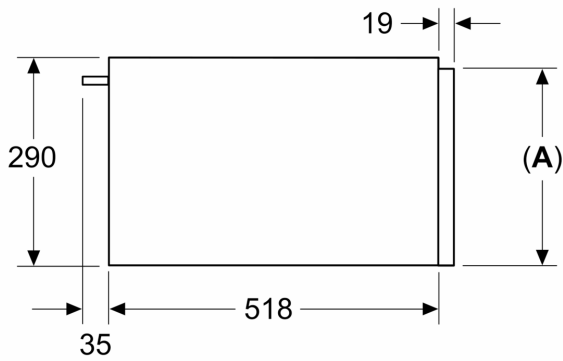

- ✓ push&pull – No-handle drawer that’s easy to open and close.
- ✓ The heated sheet admits a regulation in four temperature levels from 30°-80°C glass surface temperature

Features

Technical Data

Built-in / Free-standing: Built-in
 Capacity (in number of plates): 40
 Maximum number of espresso cups: 192
 Dimensions: 290 x 594 x 518 mm
 Dimensions of the packed product (HxWxD): ... 400 x 650 x 700 mm
 Min. required niche size for installation (HxWxD): .. 290 x 560 x 550 mm
 EAN code: 4242003900376
 Fuse protection: 10 A
 Nominal power: 220-240 V
 Frequency: 50; 60 Hz
 Plug type: GB plug

Technical information

- Total connected load electric: 0.82 KW
- Nominal voltage: 220 - 240 V

Performance/technical information

- Appliance dimension (hxwxd): 290 mm x 594 mm x 518 mm
- Niche dimension (hxwxd): 290 mm x 560 mm - 568 mm x 550 mm
- In case of installation under the worktop, installation accessory spare part no. 9001698838 is needed.
- Please refer to the dimensions provided in the installation manual
- Multifunctional warming drawer with the heating functions: low temperature cooking, plate warming, plate warming, cup warming
- Temperature control in 4 levels: ca. 30°C - 80°C (glass surface temperature)
- Touch key operation

**iQ700, Built-in warming drawer,
60 x 29 cm, Black
BI710D1B1B**

Dimensioned drawings

Measurements in mm

A: 287.5 mm
Ovens with appliance height of 595 mm can be installed above the warming drawer without an intermediate floor

Measurements in mm

A: 287.5 mm