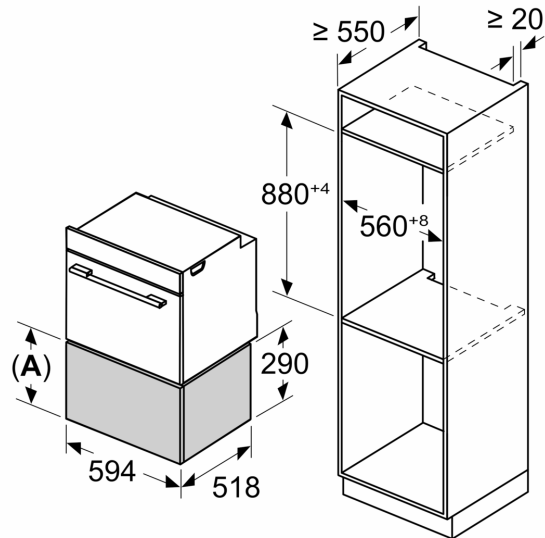

- ✓ push&pull – No-handle drawer that’s easy to open and close.
- ✓ The heated sheet admits a regulation in four temperature levels from 30°-80°C glass surface temperature

Features

Technical Data

Built-in / Free-standing: Built-in
 Capacity (in number of plates): 40
 Maximum number of espresso cups: 192
 Dimensions: 290 x 594 x 518 mm
 Dimensions of the packed product (HxWxD): ... 400 x 650 x 700 mm
 Min. required niche size for installation (HxWxD): .. 290 x 560 x 550 mm
 EAN code: 4242003900376
 Fuse protection: 10 A
 Nominal power: 220-240 V
 Frequency: 50; 60 Hz
 Plug type: GB plug

Technical information

- Total connected load electric: 0.82 KW
- Nominal voltage: 220 - 240 V

Performance/technical information

- Appliance dimension (hxwxd): 290 mm x 594 mm x 518 mm
- Niche dimension (hxwxd): 290 mm x 560 mm - 568 mm x 550 mm
- In case of installation under the worktop, installation accessory spare part no. 9001698838 is needed.
- Please refer to the dimensions provided in the installation manual
- Multifunctional warming drawer with the heating functions: low temperature cooking, plate warming, plate warming, cup warming
- Temperature control in 4 levels: ca. 30°C - 80°C (glass surface temperature)
- Touch key operation

**iQ700, Built-in warming drawer,
60 x 29 cm, Black
BI710D1B1B**

Dimensioned drawings

Measurements in mm

A: 287.5 mm
Ovens with appliance height of 595 mm can be installed above the warming drawer without an intermediate floor

Measurements in mm

A: 287.5 mm