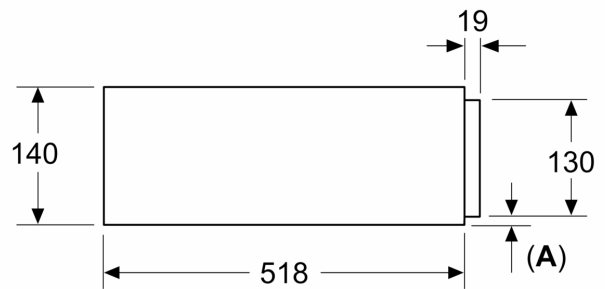

Accessories

- 1 x Anti-slip mat

Technical information

Performance/technical information

- Appliance dimension (hxwxd): 140 mm x 594 mm x 518 mm
- Niche dimension (hxwxd): 140 mm x 560 mm - 568 mm x 550 mm
- In case of installation under the worktop, installation accessory spare part no. 9001698838 is needed.
- Please refer to the dimensions provided in the installation manual

**iQ700, Built-in accessory drawer,
60 x 14 cm, Black
BI710E1B1**

Dimensioned drawings

Measurements in mm

Measurements in mm

A: 7.5 mm

Compact ovens with appliance height of 455 mm can be installed above the warming drawer without an intermediate floor