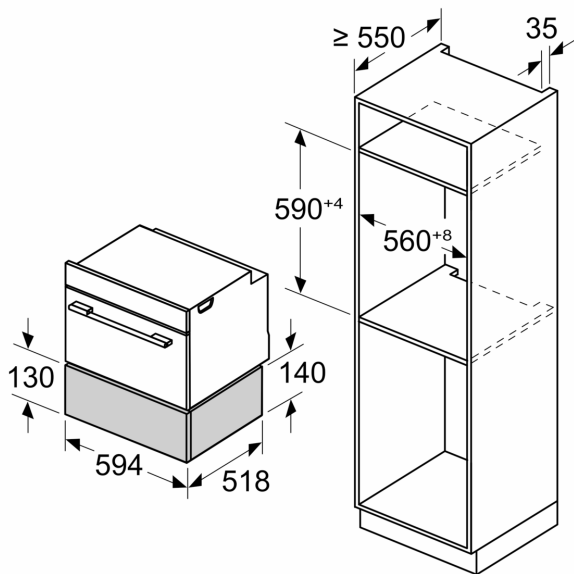

- ✓ push&pull – No-handle drawer that’s easy to open and close.
- ✓ The 14 cm high accessory drawer is ideally combined with a 45 cm compact appliance.

Features

Technical Data

Built-in / Free-standing: Built-in
 Capacity (in number of plates): 14
 Maximum number of espresso cups: 64
 Dimensions: 140 x 594 x 518 mm
 Dimensions of the packed product (HxWxD): ... 260 x 650 x 700 mm
 Min. required niche size for installation (HxWxD): .. 140 x 560 x 550 mm
 EAN code:4242003900383
 Included accessories: 1 x Anti-slip mat

**iQ700, Built-in accessory drawer,
60 x 14 cm, Black
BI710E1B1**

Features

Design

- Cavity inner surface: stainless steel

Programmes/functions

- Cavity Volume: 20 litres
- Loading up to 15 kg
- Can accommodate up to:
 - -14plates
 - -64 espresso cups
- Handleless push-pull opening mechanism

Accessories

- 1 x Anti-slip mat

Technical information

Performance/technical information

- Appliance dimension (hxwxd): 140 mm x 594 mm x 518 mm
- Niche dimension (hxwxd): 140 mm x 560 mm - 568 mm x 550 mm
- In case of installation under the worktop, installation accessory spare part no. 9001698838 is needed.
- Please refer to the dimensions provided in the installation manual

**iQ700, Built-in accessory drawer,
60 x 14 cm, Black
BI710E1B1**

Dimensioned drawings

Measurements in mm

Measurements in mm

A: 7.5 mm

Compact ovens with appliance height of 455 mm can be installed above the warming drawer without an intermediate floor