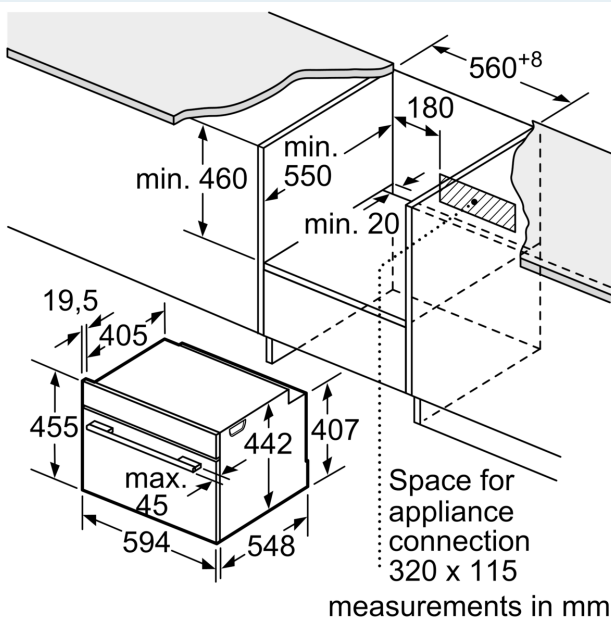

## Performance/technical information

- Appliance dimension (hxwx): 455 mm x 594 mm x 548 mm
- Niche dimension (hxwx): 450 mm - 455 mm x 560 mm - 568 mm x 550 mm
- Please refer to the dimensions provided in the installation manual
- Triple glazed door with heat reflective glass glazed CoolTouch door

**iQ700, Built-in compact oven with microwave function, 60 x 45 cm, Black  
CM736G1B1B**

Measurements in mm

- A: 19.5 mm
- B: Space for appliance connection 320 x 115 mm
- C: Ventilation space in the base  $\geq 200 \text{ cm}^2$

**Installing two appliances on top of each other  
Air exchange**

A: Air inlet  $\geq 200 \text{ cm}^2$

measurements in mm

Installation with a hob.

measurements in mm

If the compact appliance will be installed underneath a hob, the following worktop thicknesses (including substructure if necessary) must be taken into account.

Hob type	min. worktop thickness	
	fitted	flush
Induction hob	42 mm	43 mm
Full surface Induction hob	52 mm	53 mm
Gas hob	32 mm	43 mm
Electric hob	32 mm	35 mm