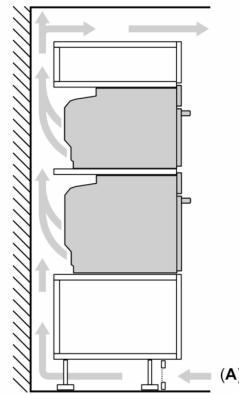

- A: 19.5 mm
- B: Space for appliance connection 320 x 115 mm
- C: Ventilation space in the base $\geq 200 \text{ cm}^2$

**Installing two appliances on top of each other
Air exchange**

A: Air inlet $\geq 200 \text{ cm}^2$