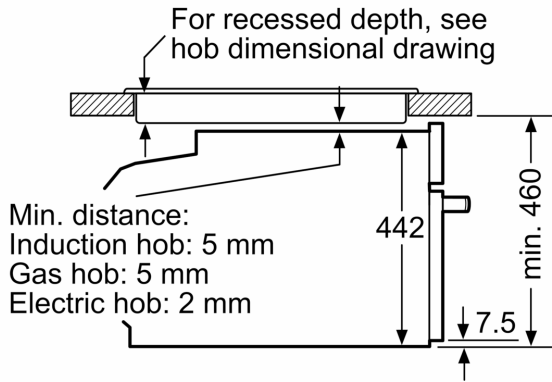

## Performance/technical information

- Appliance dimension (hxwx): 455 mm x 594 mm x 548 mm
- Niche dimension (hxwx): 450 mm - 455 mm x 560 mm - 568 mm x 550 mm
- Please refer to the dimensions provided in the installation manual
- Triple glazed door with heat reflective glass glazed CoolTouch door

**iQ700, Built-in compact oven with microwave function, 60 x 45 cm, Black  
CM736G1B1B**

Measurements in mm

- A: 19.5 mm
- B: Space for appliance connection 320 x 115 mm
- C: Ventilation space in the base  $\geq 200 \text{ cm}^2$

**Installing two appliances on top of each other  
Air exchange**

A: Air inlet  $\geq 200 \text{ cm}^2$

measurements in mm

Installation with a hob.

measurements in mm

If the compact appliance will be installed underneath a hob, the following worktop thicknesses (including substructure if necessary) must be taken into account.

Hob type	min. worktop thickness	
	fitted	flush
Induction hob	42 mm	43 mm
Full surface Induction hob	52 mm	53 mm
Gas hob	32 mm	43 mm
Electric hob	32 mm	35 mm