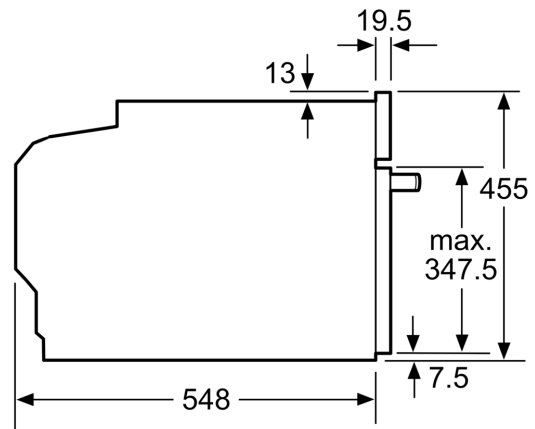

## Technical information

- Power cord length 150 cm Cable length
- Nominal voltage: 220 - 240 V
- Total connected load electric: 3.6 KW

## Performance/technical information

- Appliance dimension (hxwx): 455 mm x 594 mm x 548 mm
- Niche dimension (hxwx): 450 mm - 455 mm x 560 mm - 568 mm x 550 mm
- Please refer to the dimensions provided in the installation manual
- Triple glazed door with heat reflective glass glazed CoolTouch door

**iQ700, Built-in compact oven with microwave function, 60 x 45 cm, Black  
CM736G1B1B**

Measurements in mm

- A: 19.5 mm
- B: Space for appliance connection 320 x 115 mm
- C: Ventilation space in the base  $\geq 200 \text{ cm}^2$

**Installing two appliances on top of each other  
Air exchange**

A: Air inlet  $\geq 200 \text{ cm}^2$

measurements in mm

Installation with a hob.

measurements in mm

If the compact appliance will be installed underneath a hob, the following worktop thicknesses (including substructure if necessary) must be taken into account.