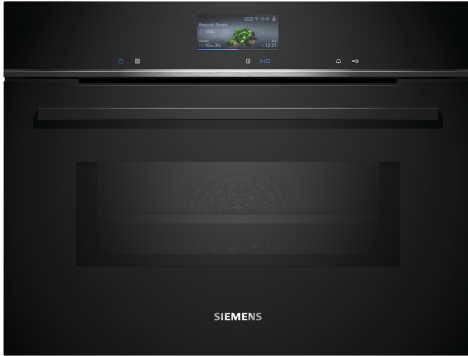

**iQ700, Built-in compact oven with microwave function, 60 x 45 cm, Black  
CM736G1B1B**

The intelligent varioSpeed microwave oven with Oven Assistant with Voice Control for intuitive programme setting.

# iQ700, Built-in compact oven with microwave function, 60 x 45 cm, Black CM736G1B1B

## Features

- Compact oven with microwave with 19 heating methods: conventional top & bottom heating, full width grill, half width grill, coolStart, bottom heat, low temperature cooking, keep warm, plate warming, Conventional heat gentle, Microwave, 4D Hot air, Conventional heat, Full width grill, Half width grill, Hot air grilling
- Max. Power: 900 W; 5 Microwave power settings (90 W, 180 W, 360 W, 600 W, boost) with Inverter (MW)
- Intelligent microwave inverter technology: For optimised results maximum output power will be regulated to 600 W when used in longer operation for gentler cooking.
- Temperature range 30 °C - 275 °C
- Cavity volume: 45 litres