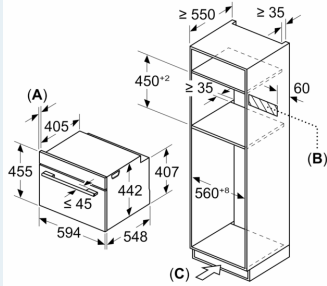

## Performance/technical information

- Appliance dimension (hxwx): 455 mm x 594 mm x 548 mm
- Niche dimension (hxwx): 450 mm - 455 mm x 560 mm - 568 mm x 550 mm
- Please refer to the dimensions provided in the installation manual
- Triple glazed door with heat reflective glass glazed CoolTouch door

**iQ700, Built-in compact oven with microwave function, 60 x 45 cm, Black  
CM736G1B1B**

Measurements in mm

- A: 19.5 mm
- B: Space for appliance connection 320 x 115 mm
- C: Ventilation space in the base  $\geq 200 \text{ cm}^2$