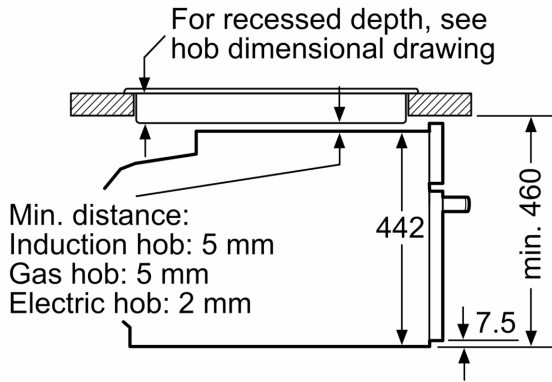

## Performance/technical information

- Appliance dimension (hxwx): 455 mm x 594 mm x 548 mm
- Niche dimension (hxwx): 450 mm - 455 mm x 560 mm - 568 mm x 550 mm
- Please refer to the dimensions provided in the installation manual

**iQ700, Built-in compact oven with microwave function, 60 x 45 cm, Black  
CM778GNB1B**

Measurements in mm

- A: 19.5 mm
- B: Space for appliance connection 320 x 115 mm
- C: Ventilation space in the base  $\geq 200 \text{ cm}^2$

Installing two appliances on top of each other  
Air exchange

A: Air inlet  $\geq 200 \text{ cm}^2$

measurements in mm

Installation with a hob.

measurements in mm

If the compact appliance will be installed underneath a hob, the following worktop thicknesses (including substructure if necessary) must be taken into account.

Hob type	min. worktop thickness	
	fitted	flush
Induction hob	42 mm	43 mm
Full surface Induction hob	52 mm	53 mm
Gas hob	32 mm	43 mm
Electric hob	32 mm	35 mm