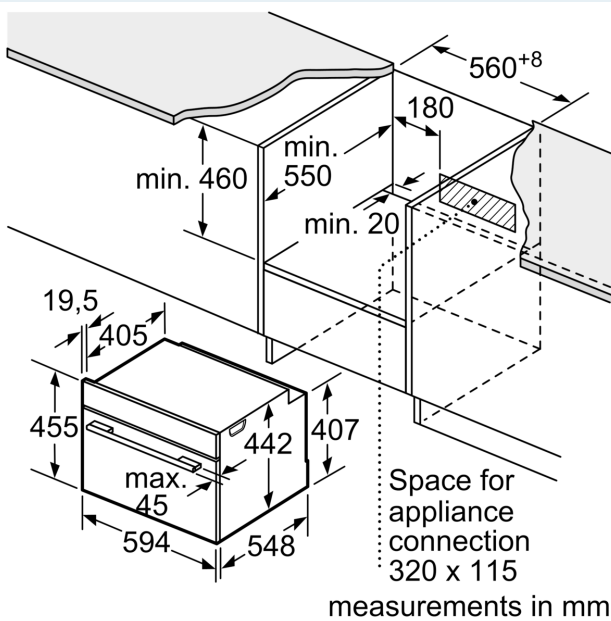

## Performance/technical information

- Appliance dimension (hxwx): 455 mm x 594 mm x 548 mm
- Niche dimension (hxwx): 450 mm - 455 mm x 560 mm - 568 mm x 550 mm
- Please refer to the dimensions provided in the installation manual

**iQ700, Built-in compact oven with microwave function, 60 x 45 cm, Black  
CM778GNB1B**

Measurements in mm

- A: 19.5 mm
- B: Space for appliance connection 320 x 115 mm
- C: Ventilation space in the base  $\geq 200 \text{ cm}^2$

Installing two appliances on top of each other  
Air exchange

A: Air inlet  $\geq 200 \text{ cm}^2$

measurements in mm

Installation with a hob.

measurements in mm

If the compact appliance will be installed underneath a hob, the following worktop thicknesses (including substructure if necessary) must be taken into account.

Hob type	min. worktop thickness	
	fitted	flush
Induction hob	42 mm	43 mm
Full surface Induction hob	52 mm	53 mm
Gas hob	32 mm	43 mm
Electric hob	32 mm	35 mm