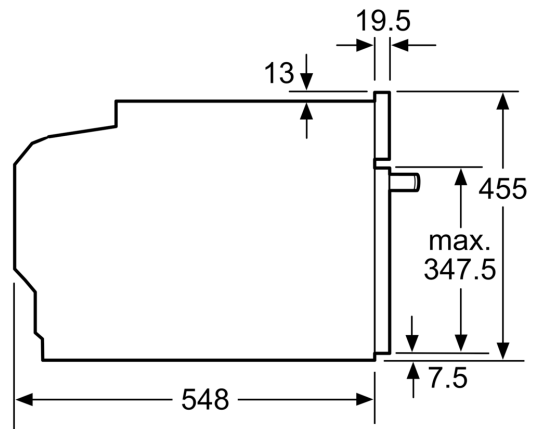

## Technical information

- Power cord length 150 cm Cable length
- Nominal voltage: 220 - 240 V

- Total connected load electric: 3.6 KW

## Performance/technical information

- Appliance dimension (hxwx): 455 mm x 594 mm x 548 mm
- Niche dimension (hxwx): 450 mm - 455 mm x 560 mm - 568 mm x 550 mm
- Please refer to the dimensions provided in the installation manual

**iQ700, Built-in compact oven with microwave function, 60 x 45 cm, Black  
CM778GNB1B**

Measurements in mm

- A: 19.5 mm
- B: Space for appliance connection 320 x 115 mm
- C: Ventilation space in the base  $\geq 200 \text{ cm}^2$

Installing two appliances on top of each other  
Air exchange

A: Air inlet  $\geq 200 \text{ cm}^2$

measurements in mm

Installation with a hob.

measurements in mm

If the compact appliance will be installed underneath a hob, the following worktop thicknesses (including substructure if necessary) must be taken into account.