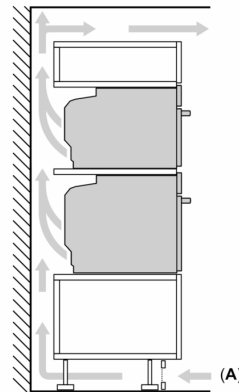

## Performance/technical information

- Appliance dimension (hxwx): 455 mm x 594 mm x 548 mm
- Niche dimension (hxwx): 450 mm - 455 mm x 560 mm - 568 mm x 550 mm
- Please refer to the dimensions provided in the installation manual

**iQ700, Built-in compact oven with microwave function, 60 x 45 cm, Black  
CM778GNB1B**

Measurements in mm

- A: 19.5 mm
- B: Space for appliance connection 320 x 115 mm
- C: Ventilation space in the base  $\geq 200 \text{ cm}^2$

Installing two appliances on top of each other  
Air exchange

A: Air inlet  $\geq 200 \text{ cm}^2$

measurements in mm

Installation with a hob.

measurements in mm

If the compact appliance will be installed underneath a hob, the following worktop thicknesses (including substructure if necessary) must be taken into account.