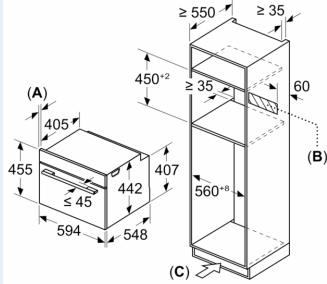

## Performance/technical information

- Appliance dimension (hxwx): 455 mm x 594 mm x 548 mm
- Niche dimension (hxwx): 450 mm - 455 mm x 560 mm - 568 mm x 550 mm
- Please refer to the dimensions provided in the installation manual

**iQ700, Built-in compact oven with microwave function, 60 x 45 cm, Black  
CM778GNB1B**

Measurements in mm

- A: 19.5 mm
- B: Space for appliance connection 320 x 115 mm
- C: Ventilation space in the base  $\geq 200 \text{ cm}^2$