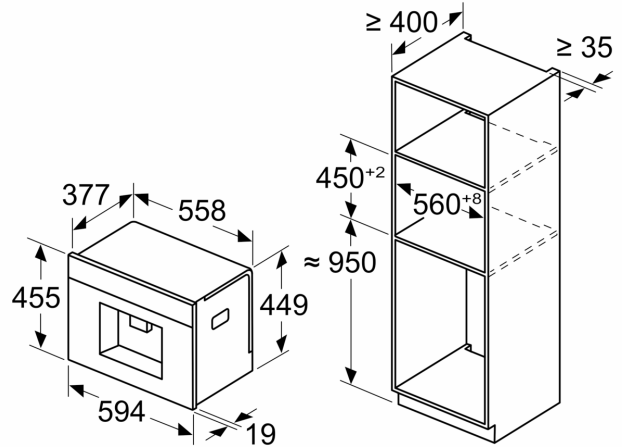

(TZ80004...), adapter for milk carton (TZ70001), milk container (TZ90009)

**iQ700, Built-in fully automatic coffee machine, Black
CT718L1B0**

Measurements in mm

A: 7.5 mm

Measurements in mm

Bean and water containers are removed from the front
Recommended installation height
950–1450 mm

Measurements in mm

Bean and water containers are removed from the front
Recommended installation height
950–1450 mm

Measurements in mm

Left corner installation

If using the 92° hinge limiter, the min. distance to the wall is only 100 mm