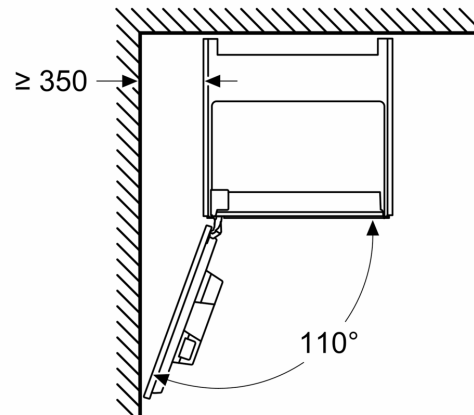

(TZ80004...), adapter for milk carton (TZ70001), milk container (TZ90009)

**iQ700, Built-in fully automatic coffee machine, Black
CT718L1B0**

Measurements in mm

A: 7.5 mm

Measurements in mm

Bean and water containers are removed from the front
Recommended installation height
950–1450 mm

Measurements in mm

Bean and water containers are removed from the front
Recommended installation height
950–1450 mm

Measurements in mm

Left corner installation

If using the 92° hinge limiter, the min. distance to the wall is only 100 mm