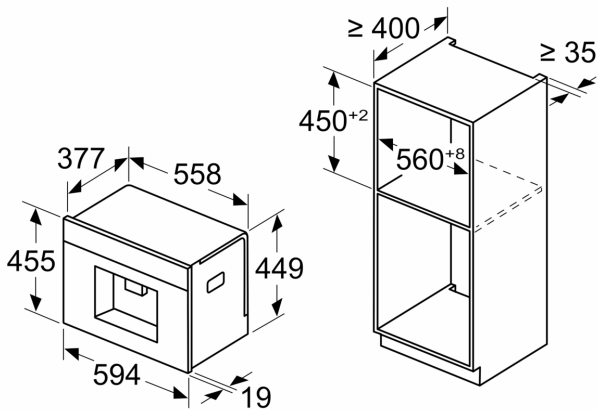

Built-in / Free-standing: Built-in
 Frothing nozzle: No
 Display: No
 Water protection system: No
 Portion sizes: All cups
 Dimensions: 455 x 594 x 385 mm
 Dimensions of the packed product (HxWxD): ... 540 x 478 x 670 mm
 Min. required niche size for installation (HxWxD): .. 449 x 558 x 376 mm
 EAN code: 4242003895580
 Fuse protection: 10 A
 Nominal power: 220-240 V
 Frequency: 50/60 Hz
 Plug type: GARDY plug w/ earthing

(TZ80004...), adapter for milk carton (TZ70001), milk container (TZ90009)

**iQ700, Built-in fully automatic coffee machine, Black
CT718L1B0**

Measurements in mm

A: 7.5 mm

Measurements in mm

Bean and water containers are removed from the front
Recommended installation height
950–1450 mm

Measurements in mm

Bean and water containers are removed from the front
Recommended installation height
950–1450 mm

Measurements in mm

Left corner installation

If using the 92° hinge limiter, the min. distance to the wall is only 100 mm

Measurements in mm