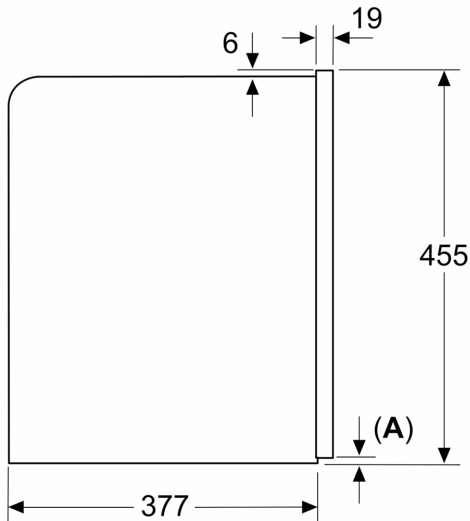

Built-in / Free-standing: Built-in
 Frothing nozzle: No
 Display: No
 Water protection system: No
 Portion sizes: All cups
 Dimensions: 455 x 594 x 385 mm
 Dimensions of the packed product (HxWxD): ... 540 x 478 x 670 mm
 Min. required niche size for installation (HxWxD): .. 449 x 558 x 376 mm
 EAN code: 4242003895580
 Fuse protection: 10 A
 Nominal power: 220-240 V
 Frequency: 50/60 Hz
 Plug type: GARDY plug w/ earthing

(TZ80004...), adapter for milk carton (TZ70001), milk container (TZ90009)

**iQ700, Built-in fully automatic coffee machine, Black
CT718L1B0**

Measurements in mm

A: 7.5 mm

Measurements in mm

Bean and water containers are removed from the front
Recommended installation height
950–1450 mm

Measurements in mm