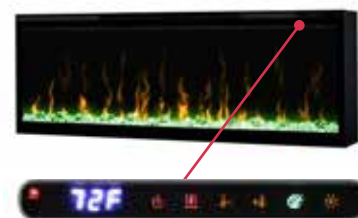

Ignite 60

BUILT-IN ELECTRIC FIRE

XLF60

Ignite 60

Features

-  Unique Optiflame effect
-  2kW heat output
-  Thermostat
-  Run-back timer (8 hours)
-  Variable flame brightness
-  Choice of colour options
-  Comfort Saver
-  Heat boost
-  Remote control
-  Acrylic Ice fuel bed
-  Flame effect only

Manual Control

Accessories

Driftwood River Rock 74"
X-LF74DWS-KIT

Ignite 60

Dimensions & Weight			
Height (mm)	Width (mm)	Depth (mm)	Weight (kg)
419	1560	147	33kg

Product Features	
Heat Output	2kW
Heat Settings	1.8-2kW
Variable Thermostat	Y
Fan Heat / Radiant Heat	Yes / No
Location of Controls	Top right hand side
On/Off Switch	Y
Remote Control	Y
Batteries Included	1 x CR2032
Optiflame Effect	Y
Flame Type	Rotisserie
Flame Effect Only	Y
Fuel Bed Supplied	Acrylic Ice *

Note * Driftwood River Rock available as an accessory.

Product Features	
Product Category	Electric Fires
Product Type	Built-in
Brand	Dimplex
Model/Range Name	Ignite
Flame Effect	Optiflame
Model Reference	XLF60
Material Code	500001874
Barcode	5011139084514
Commodity Code	8516299100
Country of Origin	PRC
Approvals	UKCA
Guarantee Period	1 year

Product Features	
Lot 20 Compliant	Y
Freestanding	N
Wall Mountable	N
Built in	Y
View of fire	1 sided
Lamp Type	LED
Colour Settings	Y
Kettle (IEC) Lead	Y
Safety Cut Out	Y
Power Cord Length	1.8m
Core Materials	Metal / Glass
Finish / Colour	Black