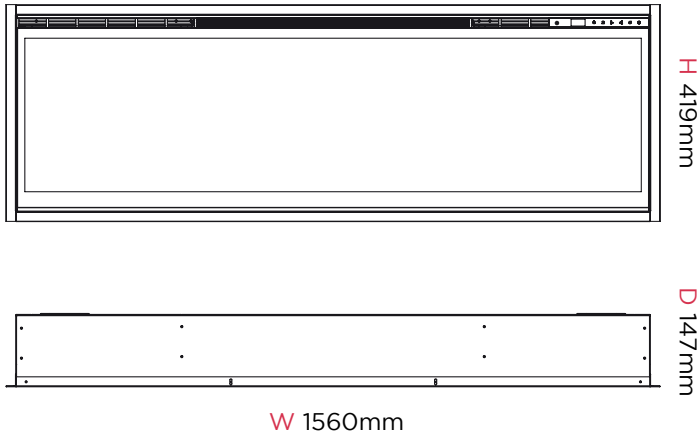

Manual Control

Accessories

Driftwood River Rock 74"
X-LF74DWS-KIT

Ignite 60

Dimensions & Weight			
Height (mm)	Width (mm)	Depth (mm)	Weight (kg)
419	1560	147	33kg

Product Features	
Heat Output	2kW
Heat Settings	1.8-2kW
Variable Thermostat	Y
Fan Heat / Radiant Heat	Yes / No
Location of Controls	Top right hand side
On/Off Switch	Y
Remote Control	Y
Batteries Included	1 x CR2032
Optiflame Effect	Y
Flame Type	Rotisserie
Flame Effect Only	Y
Fuel Bed Supplied	Acrylic Ice *

Product Features	
Lot 20 Compliant	Y
Freestanding	N
Wall Mountable	N
Built in	Y
View of fire	1 sided
Lamp Type	LED
Colour Settings	Y
Kettle (IEC) Lead	Y
Safety Cut Out	Y
Power Cord Length	1.8m
Core Materials	Metal / Glass
Finish / Colour	Black