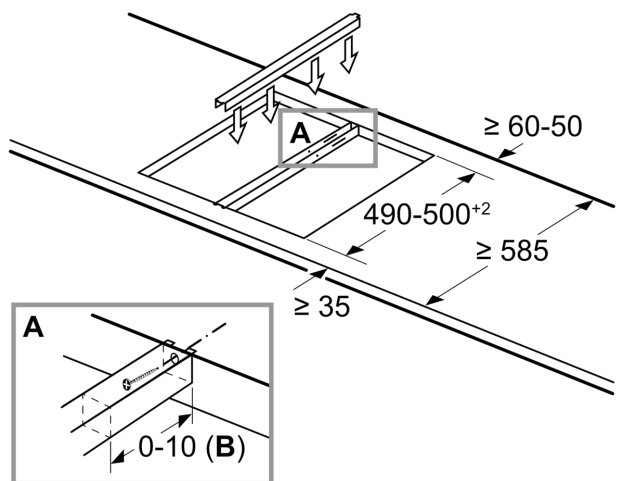

measurements in mm

When installing two Domino units right next to a hob, two assembly kits (HZ394301) are required.

Measurements in mm

If two or more elements are installed right next to one another, one or several installation kits are required (2 elements 1 installation kit, 3 elements 2 installation kits, etc.)

measurements in mm

Assembly kit (HZ394301) for Domino

B: Dependent on the cut-out depth

Dimensioned drawings

Measurements in mm

Picture for the table Domino combination possibilities with corresponding devices and cutout dimensions

measurements in mm

Domino combination options with corresponding appliance and cut-out dimensions

Width category: 30 40 60 70 80 90
Appliance width: 302 392 602 710 812 912

	A	B	C	D	L	X
2x30	302	302	-	-	604	572
1x30, 1x40	302	392	-	-	694	662
1x30, 1x60	302	602	-	-	904	872
1x30, 1x70*	302	710	-	-	1012	980
1x30, 1x80	302	812	-	-	1114	1082
1x30, 1x90	302	912	-	-	1214	1182
2x40	392	392	-	-	784	752
1x40, 1x60	392	602	-	-	994	962
1x40, 1x70*	392	710	-	-	1102	1070
1x40, 1x80	392	812	-	-	1204	1172
1x40, 1x90	392	912	-	-	1304	1272
3x30	302	302	302	-	906	874
2x30, 1x40	302	302	392	-	996	964
2x30, 1x60	302	302	602	-	1206	1174
2x30, 1x70*	302	302	710	-	1314	1282
2x30, 1x80	302	302	812	-	1416	1384
2x30, 1x90	302	302	912	-	1516	1484
1x30, 2x40	302	392	392	-	1086	1054
1x30, 1x40, 1x60	302	392	602	-	1296	1264
1x30, 1x40, 1x70*	302	392	710	-	1404	1372
1x30, 1x40, 1x80	302	392	812	-	1506	1474
1x30, 1x40, 1x90	302	392	912	-	1606	1574
3x40	392	392	392	-	1176	1144
2x40, 1x60	392	392	602	-	1386	1354
4x30	302	302	302	302	1208	1176
3x30, 1x40	302	302	302	392	1298	1266
2x30, 2x40	302	302	392	392	1388	1356
1x30, 3x40	302	392	392	392	1478	1446
1x30, 1x75	302	750	-	-	1052	1016
1x40, 1x75	392	750	-	-	1142	1106
2x30, 1x75	302	302	750	-	1354	1318
1x30, 1x40, 1x75	302	392	750	-	1444	1408