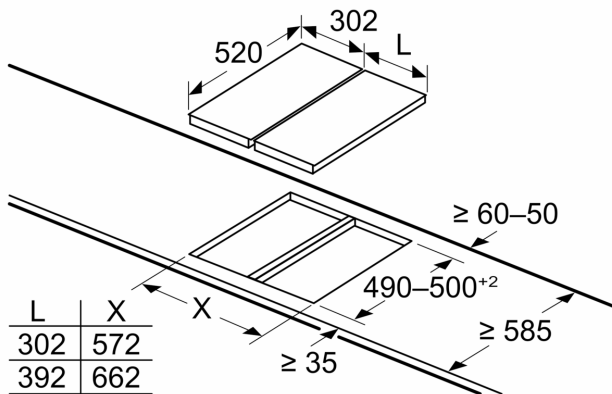

**iQ700, Domino gas hob, 30 cm,
Ceramic, Black
ER3A6BB70**

Dimensioned drawings

Measurements in mm

If two or more elements are installed right next to one another, one or several installation kits are required (2 elements 1 installation kit, 3 elements 2 installation kits, etc.)

measurements in mm

When installing two Domino units right next to a hob, two assembly kits (HZ394301) are required.

Measurements in mm

If two or more elements are installed right next to one another, one or several installation kits are required (2 elements 1 installation kit, 3 elements 2 installation kits, etc.)

measurements in mm

Domino combination options with corresponding appliance and cut-out dimensions

Width category: 30 40 60 70 80 90
Appliance width: 302 392 602 710 812 912

	A	B	C	D	L	X
2x30	302	302	-	-	604	572
1x30, 1x40	302	392	-	-	694	662
1x30, 1x60	302	602	-	-	904	872
1x30, 1x70*	302	710	-	-	1012	980
1x30, 1x80	302	812	-	-	1114	1082
1x30, 1x90	302	912	-	-	1214	1182
2x40	392	392	-	-	784	752
1x40, 1x60	392	602	-	-	994	962
1x40, 1x70*	392	710	-	-	1102	1070
1x40, 1x80	392	812	-	-	1204	1172
1x40, 1x90	392	912	-	-	1304	1272
3x30	302	302	302	-	906	874
2x30, 1x40	302	302	392	-	996	964
2x30, 1x60	302	302	602	-	1206	1174
2x30, 1x70*	302	302	710	-	1314	1282
2x30, 1x80	302	302	812	-	1416	1384
2x30, 1x90	302	302	912	-	1516	1484
1x30, 2x40	302	392	392	-	1086	1054
1x30, 1x40, 1x60	302	392	602	-	1296	1264
1x30, 1x40, 1x70*	302	392	710	-	1404	1372
1x30, 1x40, 1x80	302	392	812	-	1506	1474
1x30, 1x40, 1x90	302	392	912	-	1606	1574
3x40	392	392	392	-	1176	1144
2x40, 1x60	392	392	602	-	1386	1354
4x30	302	302	302	302	1208	1176
3x30, 1x40	302	302	302	392	1298	1266
2x30, 2x40	302	302	392	392	1388	1356
1x30, 3x40	302	392	392	392	1478	1446
1x30, 1x75	302	750	-	-	1052	1016
1x40, 1x75	392	750	-	-	1142	1106
2x30, 1x75	302	302	750	-	1354	1318
1x30, 1x40, 1x75	302	392	750	-	1444	1408