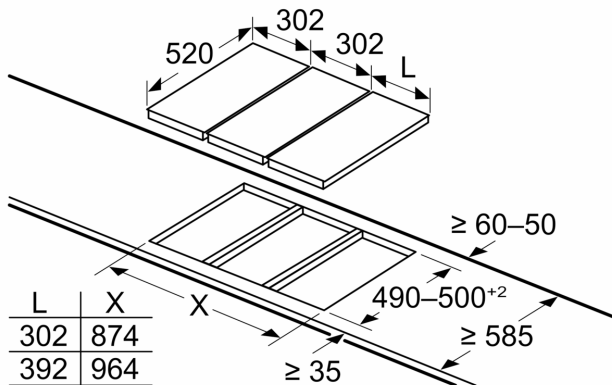

**iQ700, Domino gas hob, 30 cm,
Ceramic, Black
ER3A6BB70**

Dimensioned drawings

Measurements in mm

If two or more elements are installed right next to one another, one or several installation kits are required (2 elements 1 installation kit, 3 elements 2 installation kits, etc.)

measurements in mm