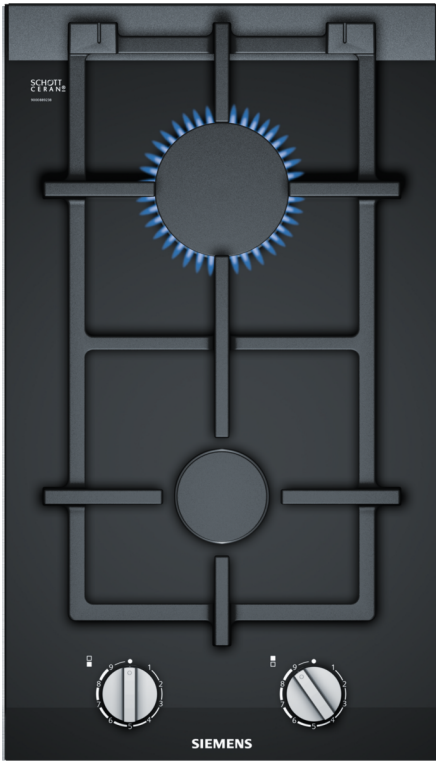

iQ700, Domino gas hob, 30 cm, Ceramic, Black ER3A6BB70

Gas cooktop with stepFlame Technology for precise flame control in nine steps.

- ✓ stepFlame Technology – Precise flame control with nine different settings.
- ✓ Dishwasher-proof pan supports – Cut the time you spend cleaning the hob.
- ✓ High-quality materials and workmanship – continuous cast-iron pan supports.
- ✓ Biomethane ready – Power your gas hob with renewable biomethane gas.
- ✓ Siemens burner design is extremely flat in comparison to a standard burner.

Features

Technical Data

Product name/family:Vario/Domino gas hob w control
 Product name/family:Vario/Domino gas hob w control
 Built-in / Free-standing: Built-in
 Built-in / Free-standing: Built-in
 Source of energy: Gas
 Source of energy: Gas
 Number of cooking zones: 2
 Number of cooking zones: 2
 Min. required niche size for installation (HxWxD): 45 x 270 x 490-500 mm
 Min. required niche size for installation (HxWxD): 45 x 270 x 490-500 mm
 Width of the appliance: 302 mm
 Width of the appliance: 302 mm
 Dimensions: 47 x 302 x 520 mm
 Dimensions: 47 x 302 x 520 mm
 Dimensions of the packed product (HxWxD): ... 190 x 380 x 580 mm
 Dimensions of the packed product (HxWxD): ... 190 x 380 x 580 mm
 Weight: 6.2 kg
 Weight: 6.2 kg
 Gross weight: 7.1 kg
 Gross weight: 7.1 kg
 Residual heat indicator: Separate
 Residual heat indicator: Separate
 Location of control panel: Front
 Location of control panel: Front
 Basic surface material: Ceramic
 Basic surface material: Ceramic
 Color of surface: Black, Alu, brushed
 Color of surface: Black, Alu, brushed
 Color of frame: Black
 Color of frame: Black
 Length electrical supply cord: 100.0 cm
 Length electrical supply cord: 100.0 cm
 EAN code: 4242003925669
 EAN code: 4242003925669
 Gas connection rating: 4700 W
 Gas connection rating: 4700 W
 Fuse protection: 3 A
 Fuse protection: 3 A
 Nominal power: 220-240 V
 Nominal power: 220-240 V
 Frequency: 50; 60 Hz
 Frequency: 50; 60 Hz