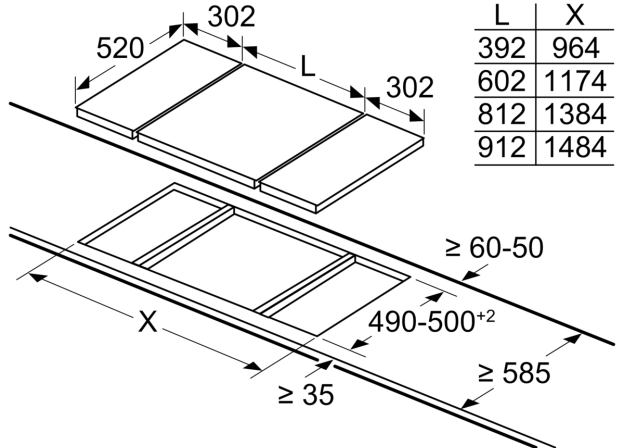

**iQ700, Domino gas hob, 30 cm,
Ceramic, Black
ER3A6BB70**

Dimensioned drawings

Measurements in mm

If two or more elements are installed right next to one another, one or several installation kits are required (2 elements 1 installation kit, 3 elements 2 installation kits, etc.)

measurements in mm

When installing two Domino units right next to a hob, two assembly kits (HZ394301) are required.

Measurements in mm

If two or more elements are installed right next to one another, one or several installation kits are required (2 elements 1 installation kit, 3 elements 2 installation kits, etc.)

measurements in mm

Assembly kit (HZ394301) for Domino

B: Dependent on the cut-out depth