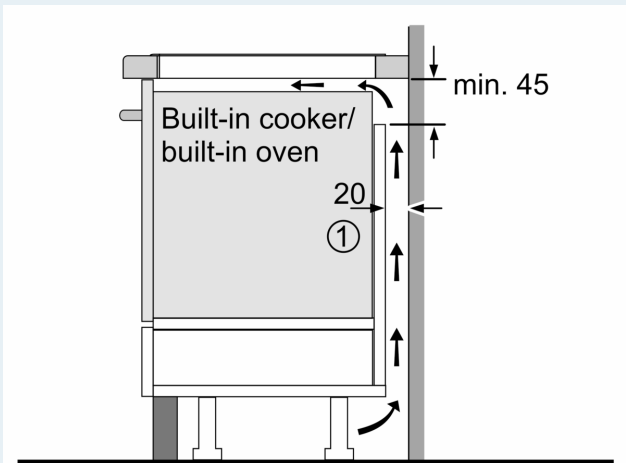

**iQ100, Induction hob, 60 cm,
Black,
EU611BEB5B**

Dimensioned drawings