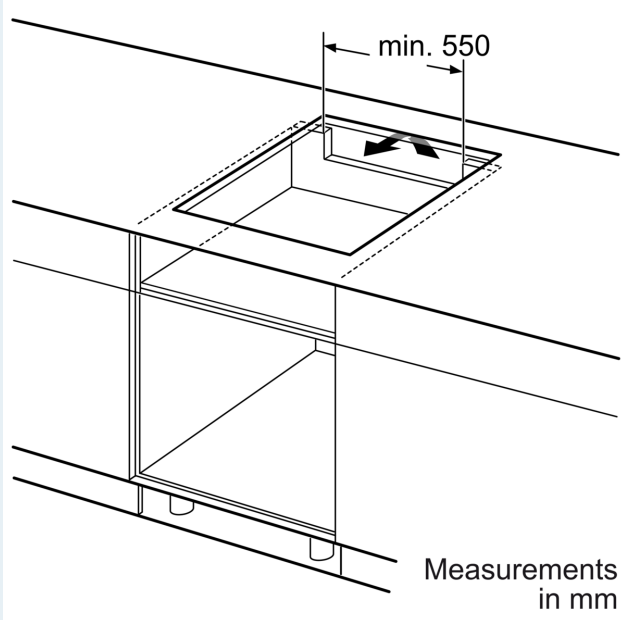

Features

Technical Data

Product name/family:	Cooking zone ceramic
Built-in / Free-standing:	Built-in
Source of energy:	Electric
Number of cooking zones:	4
Min. required niche size for installation (HxWxD):	51 x 560-560 x 490-500 mm
Width of the appliance:	592 mm
Dimensions:	51 x 592 x 522 mm
Dimensions of the packed product (HxWxD): ...	126 x 753 x 608 mm
Weight:	9.5 kg
Gross weight:	11.6 kg
Residual heat indicator:	Separate
Location of control panel:	Front
Basic surface material:	Ceramic
Color of surface:	Black
Length electrical supply cord:	110.0 cm
EAN code:	4242003899878
Nominal power:	220-240 V
Frequency:	50; 60 Hz

Installation

- Dimensions of the product (HxWxD mm): 51 x 592 x 522
- Required niche size for installation (HxWxD mm) : 51 x 560 x (490 - 500)
- Min. worktop thickness: 16 mm
- Connected load: 3.7 KW
- Connection current management (20, 16, 13, 10 Amps options): limit the maximum power if needed (depends on fuse protection of electric installation).
- Power cord 1.1 m UK 3 pin plug: plug and play, no electrician required for installation.
- This hob is equipped with a UK 3 pin plug for an easy plug & play installation. The plug limits the maximum power output to 3.7 KW. For higher power output, please select a hob without plug and

ensure installation is carried out by a qualified electrician.

**iQ100, Induction hob, 60 cm,
Black,
EU611BEB5B**

Dimensioned drawings

①
Ventilation gap must
be present

All measurements in mm

Measurements
in mm

Measurements in mm