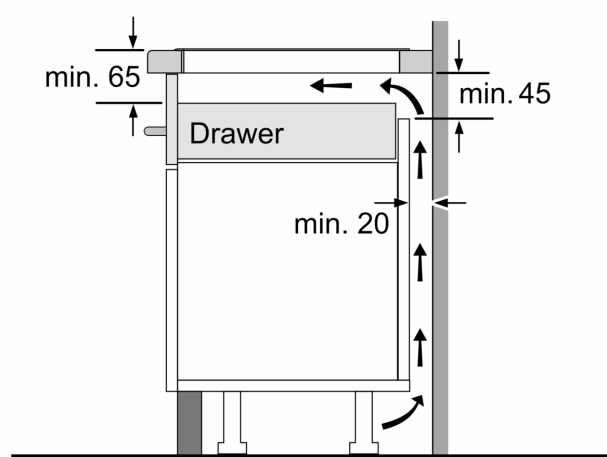

Features

Technical Data

Product name/family:	Cooking zone ceramic
Built-in / Free-standing:	Built-in
Source of energy:	Electric
Number of cooking zones:	4
Min. required niche size for installation (HxWxD):	51 x 560-560 x 490-500 mm
Width of the appliance:	592 mm
Dimensions:	51 x 592 x 522 mm
Dimensions of the packed product (HxWxD): ...	126 x 753 x 608 mm
Weight:	9.5 kg
Gross weight:	11.6 kg
Residual heat indicator:	Separate
Location of control panel:	Front
Basic surface material:	Ceramic
Color of surface:	Black
Length electrical supply cord:	110.0 cm
EAN code:	4242003899878
Nominal power:	220-240 V
Frequency:	50; 60 Hz

Installation

- Dimensions of the product (HxWxD mm): 51 x 592 x 522
- Required niche size for installation (HxWxD mm) : 51 x 560 x (490 - 500)
- Min. worktop thickness: 16 mm
- Connected load: 3.7 KW
- Connection current management (20, 16, 13, 10 Amps options): limit the maximum power if needed (depends on fuse protection of electric installation).
- Power cord 1.1 m UK 3 pin plug: plug and play, no electrician required for installation.
- This hob is equipped with a UK 3 pin plug for an easy plug & play installation. The plug limits the maximum power output to 3.7 KW. For higher power output, please select a hob without plug and

ensure installation is carried out by a qualified electrician.

**iQ100, Induction hob, 60 cm,
Black,
EU611BEB5B**

Dimensioned drawings

①
Ventilation gap must
be present

All measurements in mm

Measurements
in mm

Measurements in mm