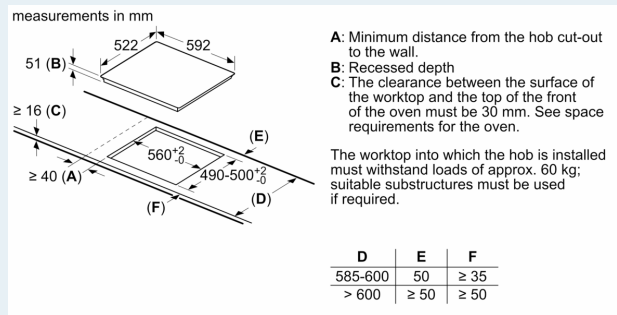

Installation

- Dimensions of the product (HxWxD mm): 51 x 592 x 522
- Required niche size for installation (HxWxD mm) : 51 x 560 x (490 - 500)
- Min. worktop thickness: 16 mm
- Connected load: 3.7 KW
- Connection current management (20, 16, 13, 10 Amps options): limit the maximum power if needed (depends on fuse protection of electric installation).
- Power cord 1.1 m UK 3 pin plug: plug and play, no electrician required for installation.
- This hob is equipped with a UK 3 pin plug for an easy plug & play installation. The plug limits the maximum power output to 3.7 KW. For higher power output, please select a hob without plug and

ensure installation is carried out by a qualified electrician.

**iQ100, Induction hob, 60 cm,
Black,
EU611BEB5B**

Dimensioned drawings

①
Ventilation gap must
be present

All measurements in mm

Measurements
in mm

Measurements in mm