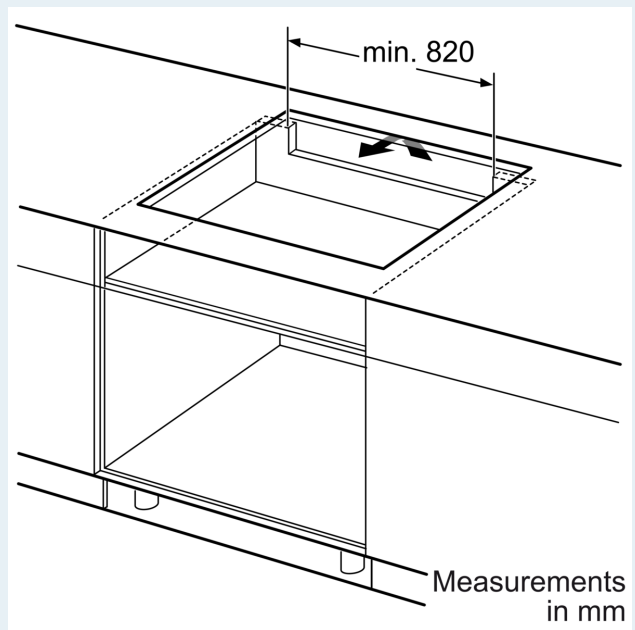

### Design

- Stainless Steel side trim with bevelled front edge
- 90 cm: space for 5 pots or pans.

### Installation

- Dimensions of the product (HxWxD mm): 51 x 912 x 520
- Required niche size for installation (HxWxD mm) : 51 x 880 x (490 - 500)
- Min. worktop thickness: 16 mm
- Connected load: 11.1 KW
- Connection current management (20, 16, 13, 10 Amps options): limit the maximum power if needed (depends on fuse protection of electric installation).
- Power cord: 1.1 m, Cable included in packaging

**iQ700, Induction hob, 90 cm,  
Black,  
EX975LVV1E**

measurements in mm

- A:** Minimum distance from the hob cut-out to the wall.
- B:** Recessed depth
- C:** The clearance between the surface of the worktop and the top of the front of the oven must be 30 mm. See space requirements for the oven.