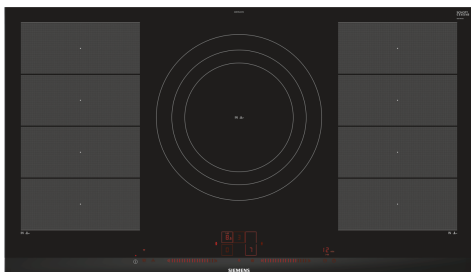

**iQ700, Induction hob, 90 cm,  
Black,  
EX975LVV1E**

HZ32WA00 Wireless food thermometer, HZ390011 Stainless Steel roaster with glass lid, HZ390012 Steaming Rack for Stainless Steel roaster, HZ390210 System pan diameter 15 cm, HZ390220 System pan diameter 19 cm, HZ390230 System pan diameter 21cm, HZ390240 Paella pan Ø 31 cm, HZ390250 System pan diameter 28 cm, HZ390512 Teppan Yaki (large), HZ390522 Griddle Plate, HZ394301 Connecting strip, HZ9ES100 Espresso maker 4 cups, HZ9FE280 Iron pan Ø 18 / 28 cm, HZ9FF010 Flex Pan, large, HZ9FF030 Flex Pan set, 3 pcs., HZ9FF040 Flex Pan set, 4 pcs., HZ9SE030 Set of 2 pots and 1 pan, HZ9SE040 4 pieces Set, HZ9SE060 6 pieces Set, HZ9TY010 Teppan Yaki

Siemens flexInduction cooktop is designed for greater flexibility when cooking

- ✓ flexInduction – Smart cooking zone that adapts to your cookware.
- ✓ Space for extra-large pots and pans thanks to the extendable 32 cm three-ring cooking zone.
- ✓ Dual light slider – Just touch and slide to control your hob.
- ✓ Home Connect: integrate your hob into your intelligent kitchen.
- ✓ fryingSensor Plus – No more burning or scorching your meals.

Product name/family: ..... Cooking zone ceramic  
 Built-in / Free-standing: ..... Built-in  
 Source of energy: ..... Electric  
 Number of cooking zones: ..... 5  
 Min. required niche size for installation (HxWxD): .....51 x 880-880 x 490-500 mm  
 Width of the appliance: ..... 912 mm  
 Dimensions: .....51 x 912 x 520 mm  
 Dimensions of the packed product (HxWxD): . 126 x 1073 x 603 mm  
 Weight: ..... 18.9 kg  
 Gross weight: ..... 22.7 kg  
 Residual heat indicator: ..... Separate  
 Location of control panel: ..... Front  
 Basic surface material: ..... Ceramic  
 Color of surface: ..... Black, Alu, brushed  
 Length electrical supply cord: ..... 110.0 cm  
 EAN code: .....4242003759783  
 Nominal power: ..... 220-240 V  
 Frequency: ..... 60; 50 Hz