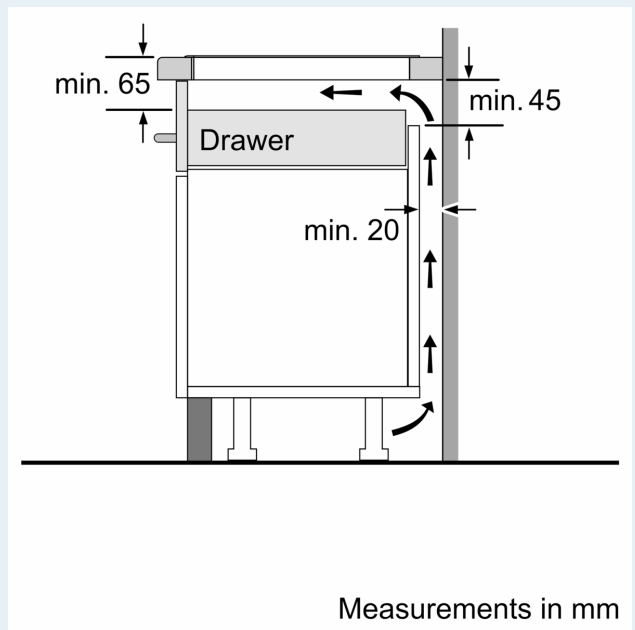

### Design

- Stainless Steel side trim with bevelled front edge
- 90 cm: space for 5 pots or pans.

### Installation

- Dimensions of the product (HxWxD mm): 51 x 912 x 520
- Required niche size for installation (HxWxD mm) : 51 x 880 x (490 - 500)
- Min. worktop thickness: 16 mm
- Connected load: 11.1 KW
- Connection current management (20, 16, 13, 10 Amps options): limit the maximum power if needed (depends on fuse protection of electric installation).
- Power cord: 1.1 m, Cable included in packaging

**iQ700, Induction hob, 90 cm,  
Black,  
EX975LVV1E**

measurements in mm

- A:** Minimum distance from the hob cut-out to the wall.
- B:** Recessed depth
- C:** The clearance between the surface of the worktop and the top of the front of the oven must be 30 mm. See space requirements for the oven.