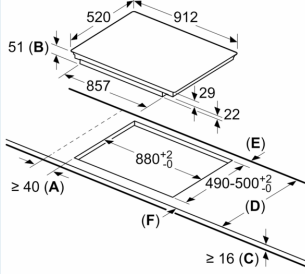

### Installation

- Dimensions of the product (HxWxD mm): 51 x 912 x 520
- Required niche size for installation (HxWxD mm) : 51 x 880 x (490 - 500)
- Min. worktop thickness: 16 mm
- Connected load: 11.1 KW
- Connection current management (20, 16, 13, 10 Amps options): limit the maximum power if needed (depends on fuse protection of electric installation).
- Power cord: 1.1 m, Cable included in packaging

**iQ700, Induction hob, 90 cm,  
Black,  
EX975LVV1E**

measurements in mm

- A:** Minimum distance from the hob cut-out to the wall.
- B:** Recessed depth
- C:** The clearance between the surface of the worktop and the top of the front of the oven must be 30 mm. See space requirements for the oven.