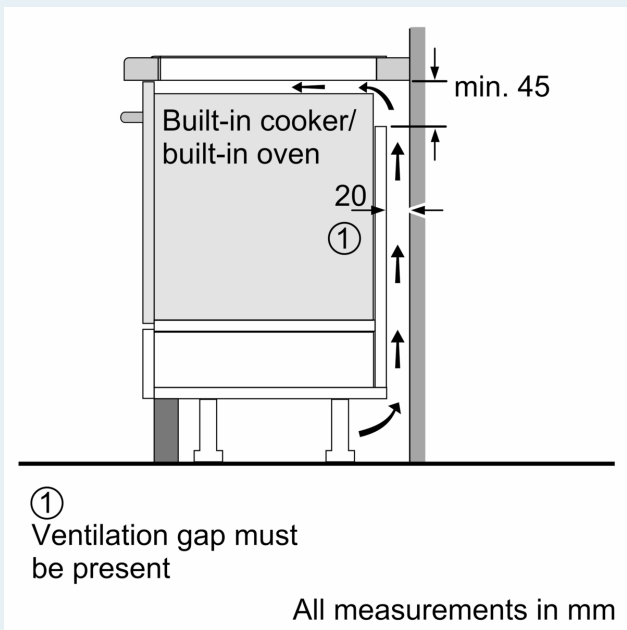

### Connectivity

- Home Connect - enables Remote Monitoring no matter where you are, with the easy-to-use Home Connect App: check if the hob is switched off even when not at home, and find recipes or additional functions in the Home Connect app.
- cookConnect - hood control (with Wi-Fi enabled hood): automatically activates the hood when cooking, thanks to the WiFi connection of hob and suitable hood.

### Safety

- 2 stage residual heat indicators: indicates which cooking zones are still hot or warm.
- Control panel lock: prevent unintended activation of the hob.
- Control panel pause: wipe overboiled liquids without unintentionally changing settings (blocking all touch buttons for 30 seconds).
- Main on/off switch: switch off all cooking zones at the touch of a button.
- Automatic safety switch off: for safety reasons, heating stops after a preset time if not used.
- Energy Consumption Display: shows the electricity consumption of the last cooking process.

### Installation

- Dimensions of the product (HxWxD mm): 51 x 912 x 520
- Required niche size for installation (HxWxD mm) : 51 x 880 x (490 - 500)
- Min. worktop thickness: 16 mm
- Connected load: 11.1 KW
- Connection current management (20, 16, 13, 10 Amps options): limit the maximum power if needed (depends on fuse protection of electric installation).
- Power cord: 1.1 m, Cable included in packaging

**iQ700, Induction hob, 90 cm,  
Black,  
EX975LVV1E**

measurements in mm

- A:** Minimum distance from the hob cut-out to the wall.
- B:** Recessed depth
- C:** The clearance between the surface of the worktop and the top of the front of the oven must be 30 mm. See space requirements for the oven.