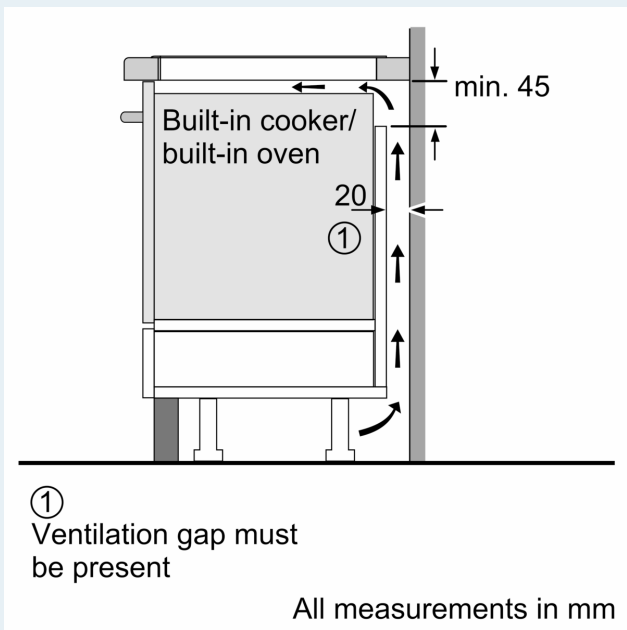

### Connectivity

- Home Connect - enables Remote Monitoring no matter where you are, with the easy-to-use Home Connect App: check if the hob is switched off even when not at home, and find recipes or additional functions in the Home Connect app.
- cookConnect - hood control (with Wi-Fi enabled hood): automatically activates the hood when cooking, thanks to the WiFi connection of hob and suitable hood.

### Safety

- 2 stage residual heat indicators: indicates which cooking zones are still hot or warm.
- Control panel lock: prevent unintended activation of the hob.
- Control panel pause: wipe overboiled liquids without unintentionally changing settings (blocking all touch buttons for 30 seconds).
- Main on/off switch: switch off all cooking zones at the touch of a button.
- Automatic safety switch off: for safety reasons, heating stops after a preset time if not used.
- Energy Consumption Display: shows the electricity consumption of the last cooking process.

### Installation

- Dimensions of the product (HxWxD mm): 51 x 912 x 520
- Required niche size for installation (HxWxD mm) : 51 x 880 x (490 - 500)
- Min. worktop thickness: 16 mm
- Connected load: 11.1 KW
- Connection current management (20, 16, 13, 10 Amps options): limit the maximum power if needed (depends on fuse protection of electric installation).
- Power cord: 1.1 m, Cable included in packaging

**iQ700, Induction hob, 90 cm,  
Black,  
EX975LVV1E**

measurements in mm

- A:** Minimum distance from the hob cut-out to the wall.
- B:** Recessed depth
- C:** The clearance between the surface of the worktop and the top of the front of the oven must be 30 mm. See space requirements for the oven.