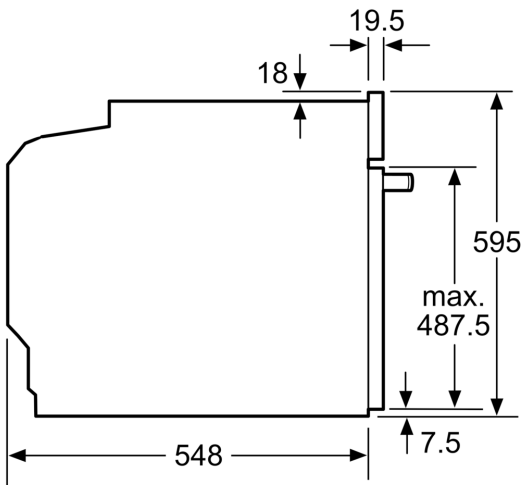

Technical information

- 120 cm Cable length
- Nominal voltage: 220 - 240 V
- Total connected load electric: 3.6 KW

Performance/technical information

- Appliance dimension (hxwx): 595 mm x 594 mm x 548 mm
- Niche dimension (hxwx): 585 mm - 595 mm x 560 mm - 568 mm x 550 mm
- Please refer to the dimensions provided in the installation manual

**iQ700, Built-in oven with
microwave function, 60 x 60 cm,
Black
HM776G1B1B**

Measurements in mm

- A: 19.5 mm
- B: Space for appliance connection
320 x 115 mm
- C: Ventilation space in the base \geq
200 cm²

Installing two appliances on top of each other
Air exchange

A: Air inlet \geq 200 cm²

measurements in mm

If the appliance will be installed underneath a hob, the following worktop thicknesses (including substructure if necessary) must be taken into account.

Hob type	min. worktop thickness	
	fitted	flush
Induction hob	37 mm	38 mm
Full surface Induction hob	47 mm	48 mm
Gas hob	30 mm	38 mm
Electric hob	27 mm	30 mm