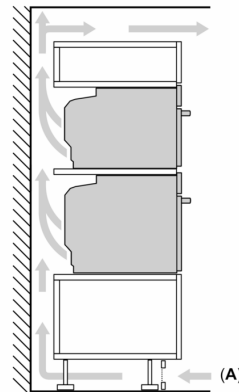

Technical information

- 120 cm Cable length
- Nominal voltage: 220 - 240 V
- Total connected load electric: 3.6 KW

Performance/technical information

- Appliance dimension (hxwx): 595 mm x 594 mm x 548 mm
- Niche dimension (hxwx): 585 mm - 595 mm x 560 mm - 568 mm x 550 mm
- Please refer to the dimensions provided in the installation manual

**iQ700, Built-in oven with
microwave function, 60 x 60 cm,
Black
HM776G1B1B**

Measurements in mm

- A: 19.5 mm
- B: Space for appliance connection
320 x 115 mm
- C: Ventilation space in the base \geq
200 cm²

Installing two appliances on top of each other
Air exchange

A: Air inlet \geq 200 cm²

measurements in mm

If the appliance will be installed underneath a hob, the following worktop thicknesses (including substructure if necessary) must be taken into account.

Hob type	min. worktop thickness	
	fitted	flush
Induction hob	37 mm	38 mm
Full surface Induction hob	47 mm	48 mm
Gas hob	30 mm	38 mm
Electric hob	27 mm	30 mm