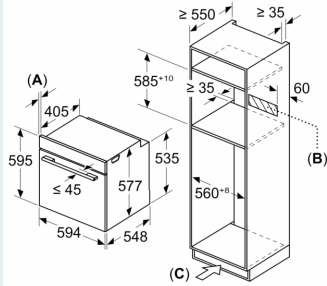

Technical information

- 120 cm Cable length
- Nominal voltage: 220 - 240 V
- Total connected load electric: 3.6 KW

Performance/technical information

- Appliance dimension (hxwx): 595 mm x 594 mm x 548 mm
- Niche dimension (hxwx): 585 mm - 595 mm x 560 mm - 568 mm x 550 mm
- Please refer to the dimensions provided in the installation manual

**iQ700, Built-in oven with
microwave function, 60 x 60 cm,
Black
HM776G1B1B**

Measurements in mm

- A: 19.5 mm
- B: Space for appliance connection
320 x 115 mm
- C: Ventilation space in the base \geq
200 cm²