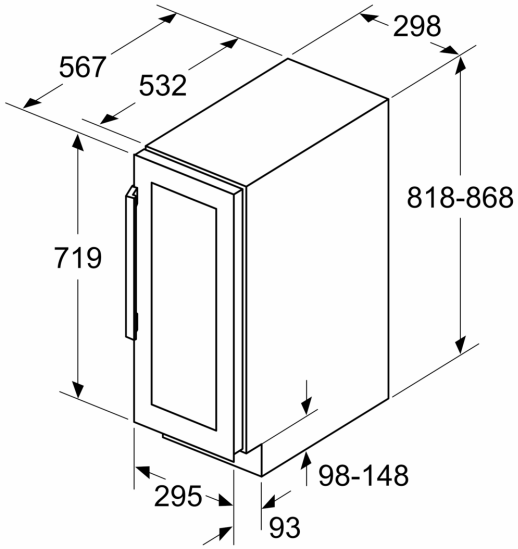

### Design features

- Number of Temperature Zones: 1
- Temperature range: 5-20 °C
- 4 PC bottle shelves for 0,75 l
- No. wooden grills in fridge: 3 PC
- Design of shelves: Standard shelf

### Key features - Fridge section

- Ventilation in plinth, the plinth size can be varied
- Door aperture angle 115°
- Lockable appliance: No
- Variable plinth adaption
- Right hinged door, door reversible

### Dimension and installation

- Niche Dimensions: 82 cm H x 30 cm W x 55 cm D
- Dimensions: 81.8 cm H x 29.8 cm W x 56.7 cm D
- Based on the results of the standard 24-hour test. Actual consumption depends on usage/position of the appliance.
- This appliance is intended to be used exclusively for the storage of wine

iQ500, Wine cooler with glass door, 82 x 30 cm  
KU20WVHF0G

Measurements in mm

measurements in mm

measurements in mm