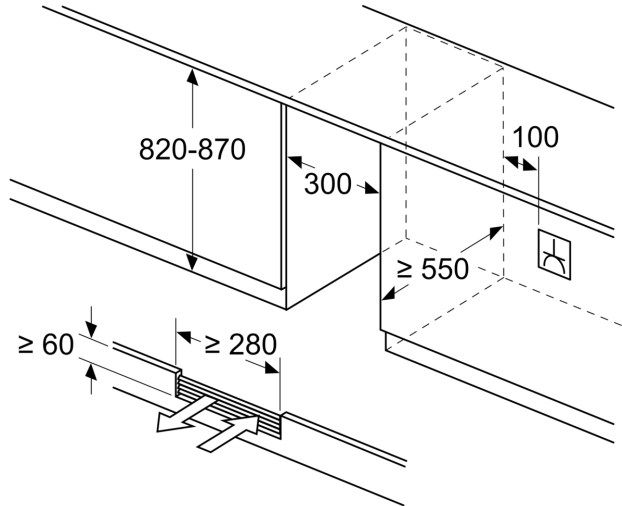

### Key features - Fridge section

- Ventilation in plinth, the plinth size can be varied
- Door aperture angle 115°
- Lockable appliance: No
- Variable plinth adaption
- Right hinged door, door reversible

### Dimension and installation

- Niche Dimensions: 82 cm H x 30 cm W x 55 cm D
- Dimensions: 81.8 cm H x 29.8 cm W x 56.7 cm D
- Based on the results of the standard 24-hour test. Actual consumption depends on usage/position of the appliance.
- This appliance is intended to be used exclusively for the storage of wine

iQ500, Wine cooler with glass door, 82 x 30 cm  
KU20WVHF0G

Measurements in mm

measurements in mm

measurements in mm