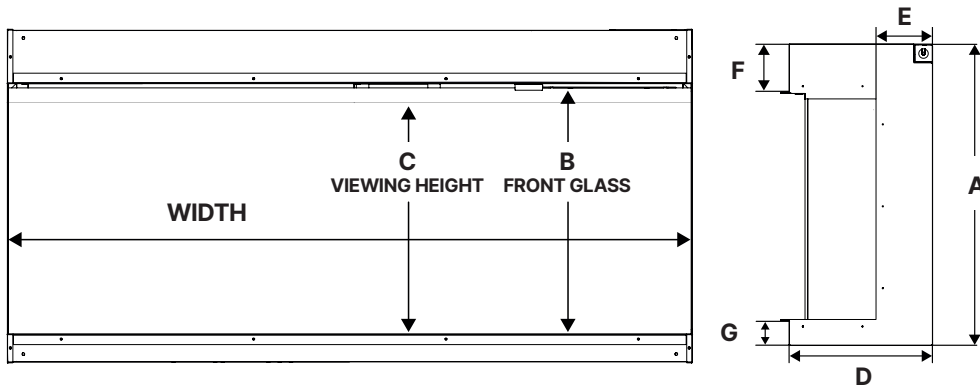

A	B	C	D	E	F	G
607mm	456mm	409mm	289mm	112mm	97mm	50mm

Model	Width	Weight
Ignite Bold 50	1246mm	44kg
Ignite Bold 60	1565mm	51.5kg
Ignite Bold 74	1883mm	57kg

Specifications

Technical Details	
Product Type	Built-in
Flame Effect	Optiflame
Model/Range Name	Ignite Bold
Warranty	3 years
Heat Output	2kW
Wattage	2000W
Voltage	230V/50Hz
Thermostat	Y
Power Consumption (flame effect)	50-19W/60-23W/74-27W
Manual Control	Y - Top right side
Remote Control	Y