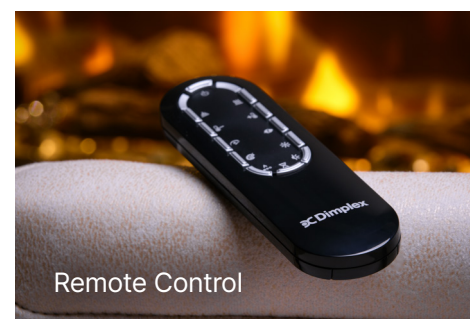

Unique linking kit

Enables you to connect multiple units together to achieve your desired length.

Fuel bed

Comes with a stylish log set and tumbled glass.

Colour options

Choice of 7 flame effects & 5 media bed colours.

Reflective glass panel

Flames are even more intense due to the reflective glass back panel.

Heater

Powerful fan-assisted heater providing additional heating on demand.

Remote control

Controlling all functions of the fire.

Ambient light sensor

Adjusts the firebox light to suit the room day to night.

Built-in timer

7-day programmable timer.

Remote Control

Ignite Bold 50 | 60 | 74

Experience Better Living

Dimensions