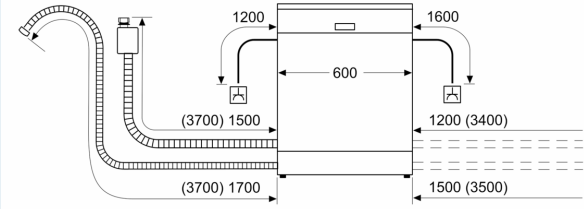

Design features

- TFT display with high-definition colour
- Black touch control operation
- Controls on top edge of door
- Interior blue emotionLight

- timeLight - Light projection on the floor
- DoorOpen Assist for handleless kitchens
- Real-time clock
- Time delay (3, 6 or 24 hours)
- acoustic end of cycle indicator
- aquaStop®: Siemens home appliances' warranty in case of water damage – throughout the lifetime of the appliance.*
- Childlock feature - double push door open
- Self-cleaning filter system with 3 piece corrugated filter
- steam protection plate
- Stainless steel interior
- Dimensions (HxWxD): 81.5 x 59.8 x 55cm

¹ Scale of Energy Efficiency Classes from A to G

² Energy consumption in kWh per 100 cycles (in programme Eco 50 °C)

³ Water consumption in litres per cycle (in programme Eco 50 °C)

⁴ Duration of programme Eco 50 °C

* Please find warranty terms under <https://www.siemens-home.bsh-group.com/uk/customer-service/warranty/additional-warranties>

iQ700, Fully-integrated
dishwasher, 60 cm
SN87TX00CE

measurements in mm

△ socket
() values with extension kit