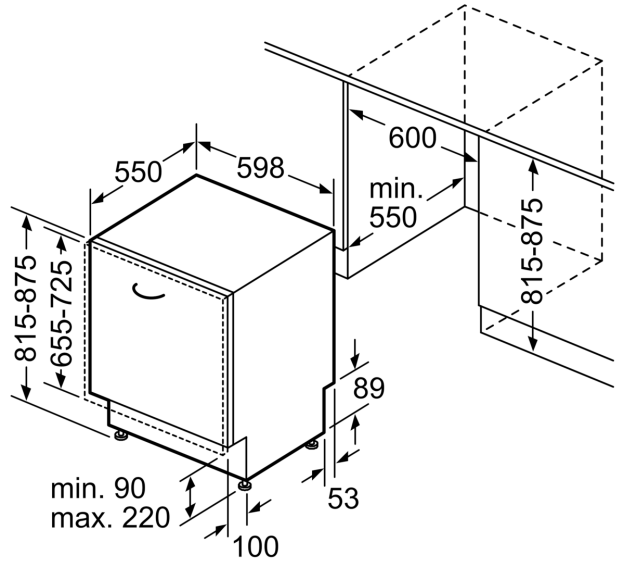

Energy Efficiency Class:A
 Energy Consumption for 100 cycles Eco Programme: 54 kWh
 Maximum number of place settings: 14
 The water consumption of the eco programme in liters per cycle:
 9.5 l
 Programme duration:4:55 h
 Airborne acoustical noise emissions : 43 dB(A) re 1 pW
 Airborne acoustical noise emission class:B
 Built-in / Free-standing: Built-in
 Height of removable worktop:0 mm
 Dimensions of the product: 815 x 598 x 550 mm
 Min. required niche size for installation (HxWxD): ..815-875 x 600 x 550 mm
 Depth with open door 90 degree: 1150 mm
 Adjustable feet: Yes - all from front
 Maximum adjustability feet: 60 mm
 Adjustable plinth:Both horizontal and vertical
 Weight: 43.2 kg
 Gross weight: 45.0 kg
 Connection Rating: 2400 W
 Fuse protection:10 A
 Nominal power:220-240 V
 Frequency:50; 60 Hz
 Repair index:0.0
 Length electrical supply cord: 175.0 cm
 Plug type: Gardy plug w/ earthing
 Length inlet hose: 165 cm
 Length outlet hose: 190 cm
 EAN code:4242003943830
 Installation type: Fully integrated

Design features

- TFT display with high-definition colour
- Black touch control operation
- Controls on top edge of door
- Interior blue emotionLight

- timeLight - Light projection on the floor
- DoorOpen Assist for handleless kitchens
- Real-time clock
- Time delay (3, 6 or 24 hours)
- acoustic end of cycle indicator
- aquaStop®: Siemens home appliances' warranty in case of water damage – throughout the lifetime of the appliance.*
- Childlock feature - double push door open
- Self-cleaning filter system with 3 piece corrugated filter
- steam protection plate
- Stainless steel interior
- Dimensions (HxWxD): 81.5 x 59.8 x 55cm

measurements in mm