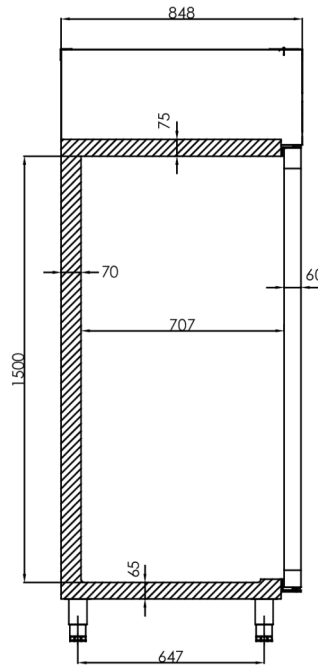

HOSHIZAKI

Premier KG 60 C DR U

TECHNICAL SPECIFICATIONS

Temperature Range	GN or Tray Size (mm)	Volume, Gross (ltr.)	Net Usable Volume (ltr.)	Power Supply	Connection Load (Watt)	Ref. capacity at -10°C (Watt)	Climate Class	Sound Level – dB(A)
+2/+12°C	Shelf Euronorm 400x600mm | Suitable for 1/1 EN system	480	335	230V, 50 Hz	120	206	4 (max. ambient temp. of 30 °C with 55% RH)	46

SHIPPING SPECIFICATIONS

Dimensions W x D x H (mm)	Net Weight (kg)	Dimensions, Packed, W x D x H (mm)	Weight, Packed (kg)	Volume Packed (m3)
610 x 848 x 2075 (including castors)	115	670 x 880 x 2150	125	1.26

Disclaimer: Every effort has been made to ensure that the information contained in this spec sheet is accurate at the time of publishing. Hoshizaki Europe BV assumes no responsibility or liability for typographical errors or omissions or for any misinterpretation of the information within the publication and reserves the right to change without notice.

B-B