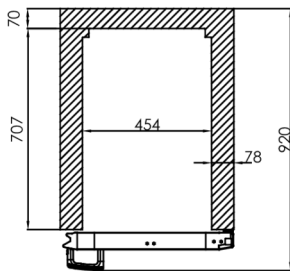

HOSHIZAKI

Premier KG 60 C DR U

TECHNICAL SPECIFICATIONS

Temperature Range	GN or Tray Size (mm)	Volume, Gross (ltr.)	Net Usable Volume (ltr.)	Power Supply	Connection Load (Watt)	Ref. capacity at -10°C (Watt)	Climate Class	Sound Level – dB(A)
+2/+12°C	Shelf Euronorm 400x600mm | Suitable for 1/1 EN system	480	335	230V, 50 Hz	120	206	4 (max. ambient temp. of 30 °C with 55% RH)	46

SHIPPING SPECIFICATIONS

Dimensions W x D x H (mm)	Net Weight (kg)	Dimensions, Packed, W x D x H (mm)	Weight, Packed (kg)	Volume Packed (m3)
610 x 848 x 2075 (including castors)	115	670 x 880 x 2150	125	1.26

Disclaimer: Every effort has been made to ensure that the information contained in this spec sheet is accurate at the time of publishing. Hoshizaki Europe BV assumes no responsibility or liability for typographical errors or omissions or for any misinterpretation of the information within the publication and reserves the right to change without notice.

B-B