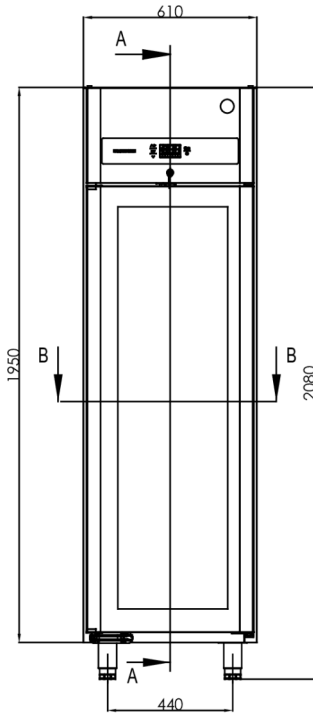

HOSHIZAKI

Premier KG 60 C DR U

TECHNICAL SPECIFICATIONS

Temperature Range	GN or Tray Size (mm)	Volume, Gross (ltr.)	Net Usable Volume (ltr.)	Power Supply	Connection Load (Watt)	Ref. capacity at -10°C (Watt)	Climate Class	Sound Level – dB(A)
+2/+12°C	Shelf Euronorm 400x600mm | Suitable for 1/1 EN system	480	335	230V, 50 Hz	120	206	4 (max. ambient temp. of 30 °C with 55% RH)	46

SHIPPING SPECIFICATIONS

Dimensions W x D x H (mm)	Net Weight (kg)	Dimensions, Packed, W x D x H (mm)	Weight, Packed (kg)	Volume Packed (m3)
610 x 848 x 2075 (including castors)	115	670 x 880 x 2150	125	1.26

Disclaimer: Every effort has been made to ensure that the information contained in this spec sheet is accurate at the time of publishing. Hoshizaki Europe BV assumes no responsibility or liability for typographical errors or omissions or for any misinterpretation of the information within the publication and reserves the right to change without notice.

B-B