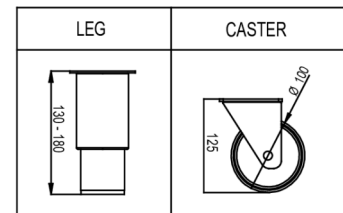

Hoshizaki Belgium
Hoshizaki Danmark
Hoshizaki Deutschland
Hoshizaki France
Hoshizaki Iberia
Hoshizaki Italia
Hoshizaki Middle East

info@hoshizaki.be
info@hoshizaki.dk
vertrieb@hoshizaki.de
info@hoshizaki.fr
info@hoshizaki.es
commerciale@hoshizaki.it
sales.ex@hoshizaki-europe.com

Hoshizaki Netherlands info@hoshizaki.nl
Hoshizaki Norge salg@hoshizaki.no
Hoshizaki Sverige orderSE@hoshizaki.dk
Hoshizaki UK uksales@hoshizaki.uk
Export countries sales.ex@hoshizaki-europe.com
Other countries sales.ex@hoshizaki-europe.com

www.hoshizaki.uk